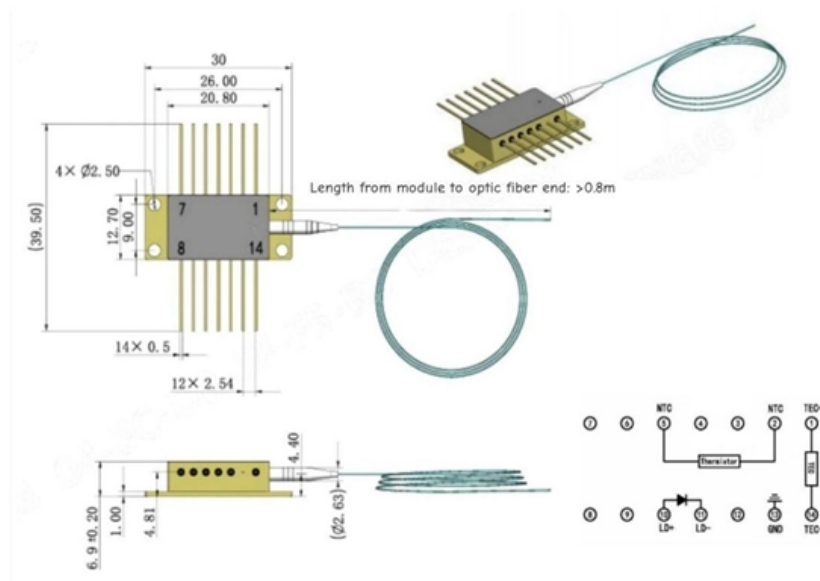

Fs cable tray

Outline drawings

mm