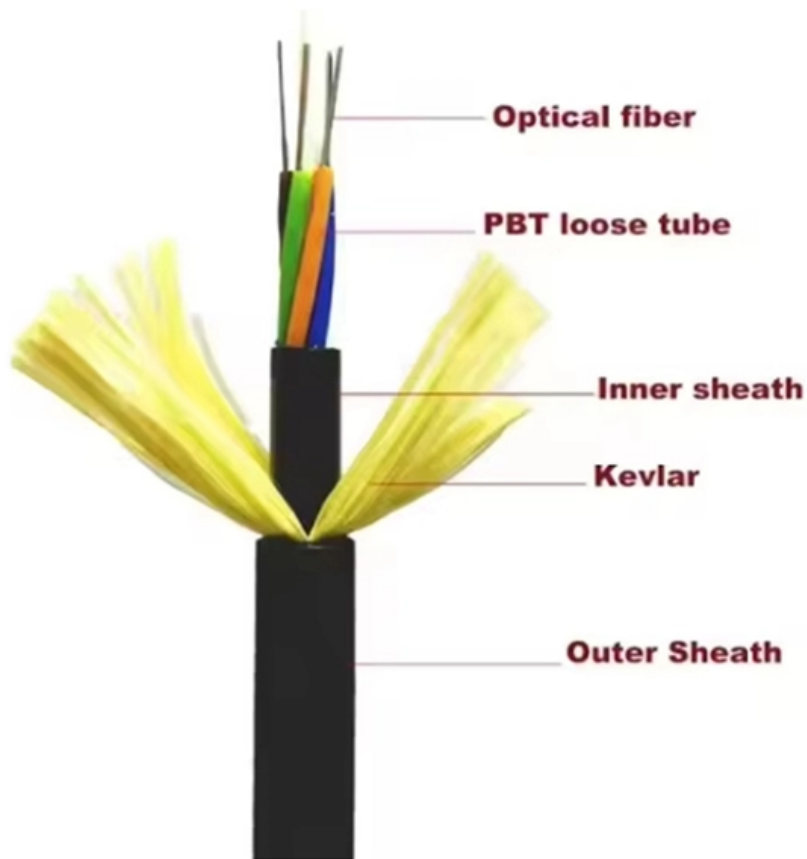

Gigabit PoE Switch Professional

Gigabit PoE Switch Professional

PoE Switch , Industrial Ethernet Switch Manufacturer

Manufacturer of PoE Switch. CTC's industrial PoE switches provide a wide range of PoE/PoE+ switches with up to 24 Gigabit PoE ports and up to 60W per port

[Read More](#)

NSW2100-9GT1GP-POE-IN

En brugervenlig manage PoE-switch med mulighed for fjernstyring Denne manage Gigabit PoE-switch er designet til professionelle installationer, hvor fleksibilitet og nem administration er vigtigere end