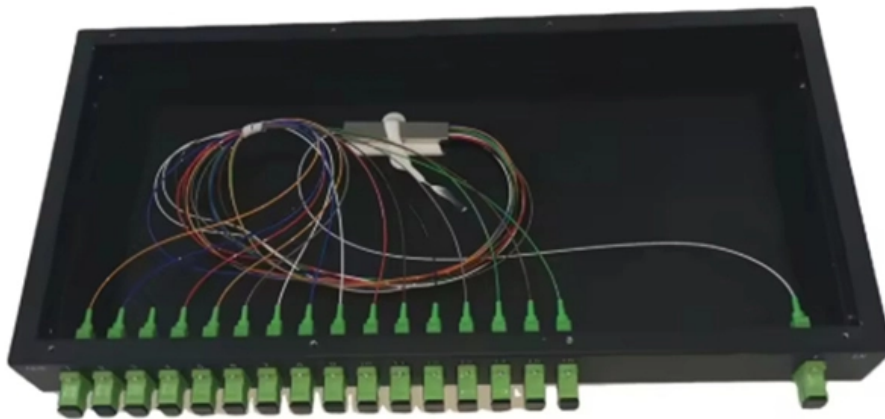

H3C 24-port fiber optic switch

H3C 24-port fiber optic switch

H3C S6812/S6813 Data Center Switches Datasheet

Explore the H3C S6812/S6813 series data center switches: features, specs, and benefits for high-density networks. Download the datasheet.

[Read More](#)

H3C 24-Port Gigabit Switch with 4 Optical Fibers

H3C 24-port Gigabit Electrical + 4 Gigabit Optical Fiber Weak Layer 3 Enterprise Network Switch POE 240W LS-5130V2-28P-PWR-LI

[Read More](#)

H3C S5024PV5-EI-PWR 24-Port Gigabit PoE Switch, 4

html The H3C S5024PV5-EI-PWR is a sophisticated 24-port Gigabit PoE switch designed for businesses requiring high-speed internet access, secure and

[Read More](#)

H3C Magic BS224 24 Ports Gigabit Ethernet Switch

Product overview H3C Magic BS224 is a new generation Gigabit unmanaged green switch launched by H3C. It is easy to install, provides a rich set of features, and is widely used in small and medium