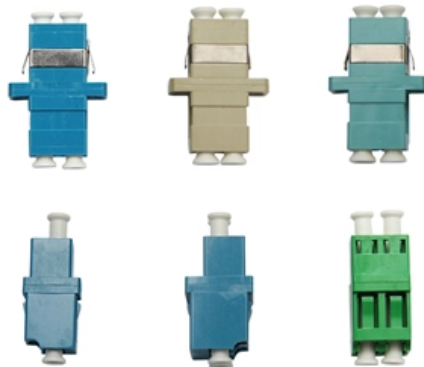

ZTP Thermal & Power

Honduras Data Center 4U Switch Installation Case

Honduras Data Center 4U Switch Installation Case

Amazon : 4u Rack Cabinet

4U Wall Mount Server Rack Cabinet, 19-Inch Network Enclosure with Locking Tempered Glass Door & Air Vents, 23.6" Deep for IT Equipment in Offices/Data Centers (300lb Capacity)

FS NC8400-4TH 4U modular chassis switch has 4 slots for full line rate 100G line cards and comes with Broadcom TH3 BCM56980 chip to deliver high density and low latency for the next generation data

[Read More](#)