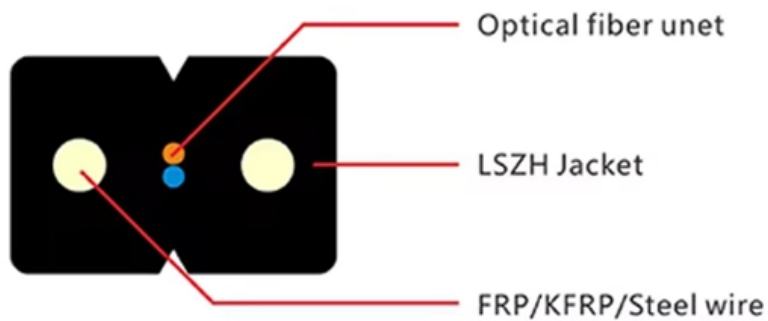

How much does it cost to test the wear and tear of the junction box

Overview

Generally, a standard diagnostic test might cost you anywhere from \$50 to \$150, but it could increase if the problem requires more extensive investigation. Prices at independent garages will vary the most, while big chains like Kwik Fit and Halfords should charge a standard price.