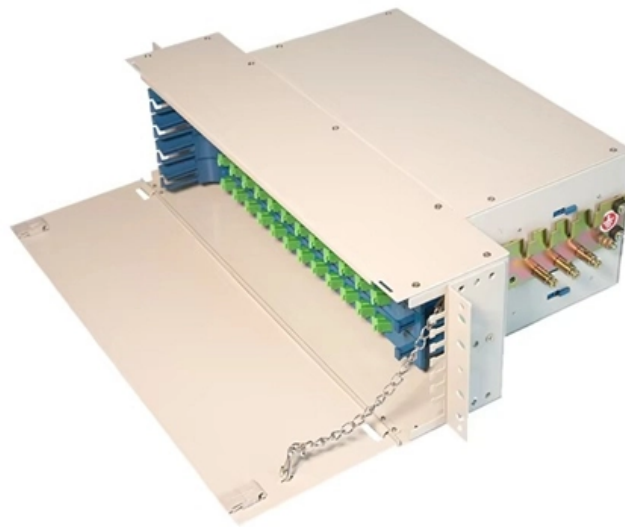

How to connect a 6-core fiber optic cable terminal box

How to connect a 6-core fiber optic cable terminal box

Fiber Termination Box Installation & Maintenance Guide

Learn everything about fiber termination boxes--types, installation steps, and maintenance tips to ensure reliable fiber optic network performance.

[Read More](#)

Illustration of How to Connect the Terminal box in FTTH solution

The outdoor optical fiber cable is connected to the terminal box. The purpose is to fuse the optical fiber and the pigtail in the optical cable, and lead it out through a jumper.

[Read More](#)

Fiber Optic Terminal Box 6 Ports

Discover 6-port fiber optic terminal box with IP65 rating, CE/ROHS certified metal housing for FTTH/FTTX networks--ideal for reliable, high-speed data connections.