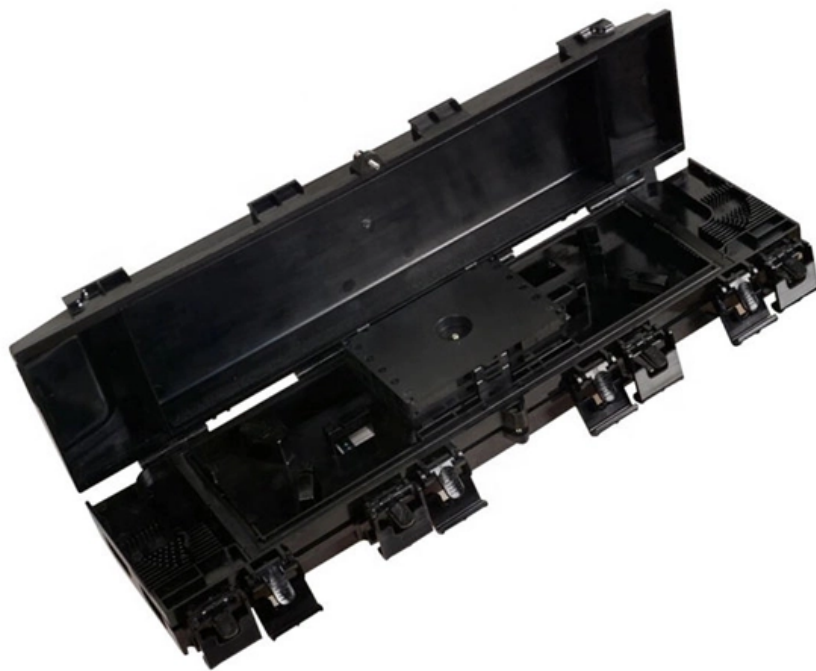

How to install the FC round connector for fiber optic terminal blocks

How to install the FC round connector for fiber optic terminal blocks

Fiber Optic Connector Guide , Fiber Optic Connector

Fiber optic connectors are engineered to provide perfect alignment of the microscopic glass fibers used in fiber cables to transmit data. These sort of

[Read More](#)

The Ultimate Guide to FC Connector: Everything You

The FC connector is one of the most significant in fiber optic communications. The FC connector is one the oldest and perhaps the most

[Read More](#)