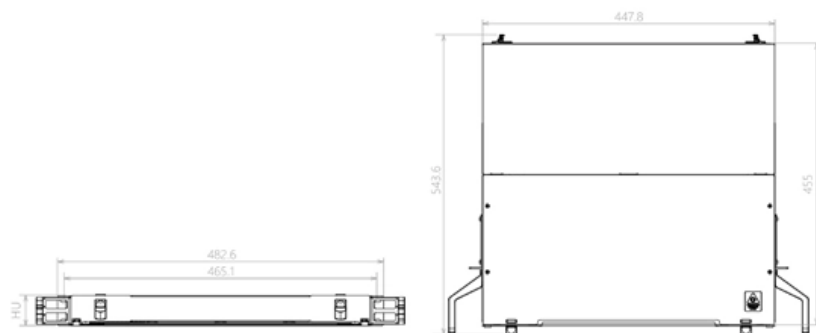

How to install the electrical distribution box in an apartment

Component Diagram

Key dimensions

Overview

In this step-by-step tutorial, we'll cover: □ Tools you need □ Safety precautions □ Mounting the box □ Wiring tips □ Final checks Perfect for beginners, DIYers, and electricians who want a clear installation guide. Whether you're an electrician or a DIY enthusiast, this guide will help you understand the basics of home electrical distribution. An electrical box is responsible for the distribution of power lines in the apartment - a kind of "control point", in which automatic protective devices and an energy meter are installed. It takes the incoming power and safely distributes it to different circuits throughout your building. Whether it is residential buildings, commercial facilities or industrial sites, the.