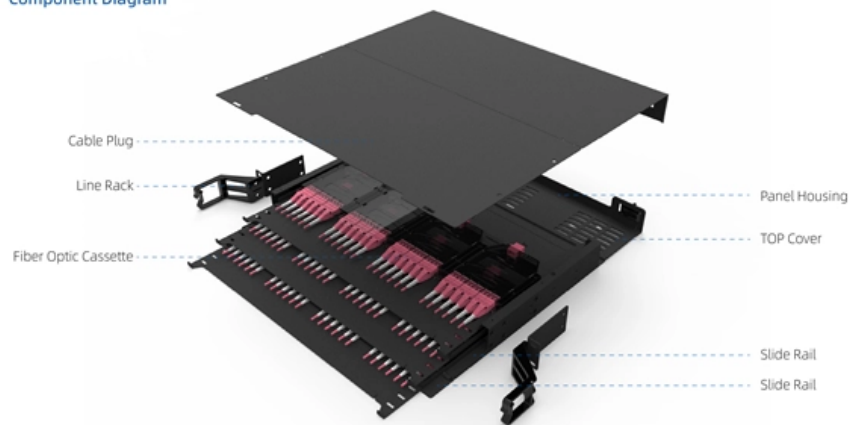

How to install the electrical distribution box in an apartment

Component Diagram

Key dimensions

Overview

In this step-by-step tutorial, we'll cover: □ Tools you need □ Safety precautions □ Mounting the box □ Wiring tips □ Final checks Perfect for beginners, DIYers, and electricians who want a clear installation guide. Whether you're an electrician or a DIY enthusiast, this guide will help you understand the basics of home electrical distribution. An electrical box is responsible for the distribution of power lines in the apartment - a kind of "control point", in which automatic protective devices and an energy meter are installed. It takes the incoming power and safely distributes it to different circuits throughout your building. Whether it is residential buildings, commercial facilities or industrial sites, the.

How to install the electrical distribution box in an apartment

How to Wire a Home Distribution Box

In this video, we'll walk you through the process of wiring a home distribution box with a detailed connection diagram.

[Read More](#)

How to Install a Cable Distribution Box Safely and

In modern electrical systems, cable distribution boxes (also known as electrical distribution boxes or distribution boxes) play a crucial role as the key