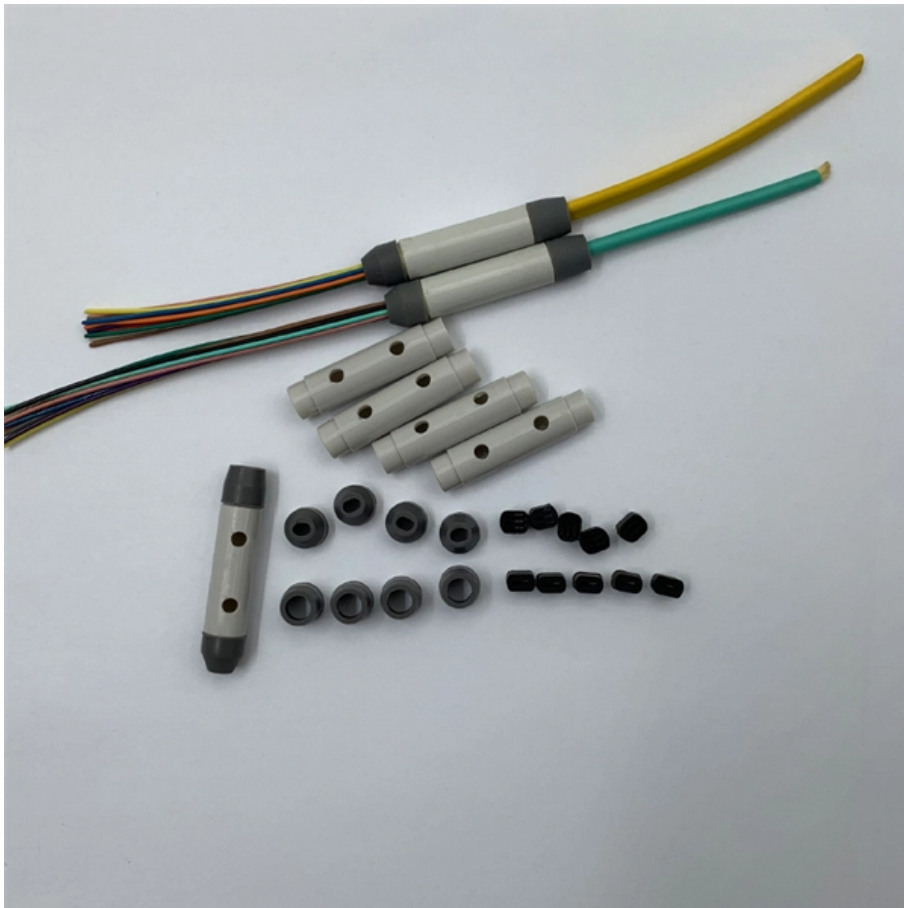

Huawei Switch Serial Access

Huawei Switch Serial Access

Logging In to the Server over a Serial Port Using PuTTY

Use PuTTY to log in to the server over a serial port in either of the following scenarios:
The server is configured for the first time at a site. A remote connection to the server cannot be established.

[Read More](#)

Huawei S5735-L24P4X-A Switch 24xGE 4x10G SFP

Huawei S5735-L24P4X-A Overview S5735-L24P4X-A is the Huawei S5735-L switch with 24 x 10/100/1000Base-T ports, 4 x 10 GE SFP+ ports, PoE+. Huawei