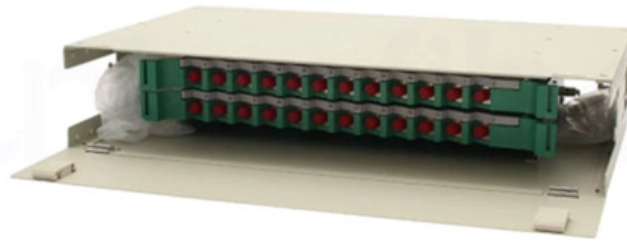

Huijue 4006 Core Switch

Huijue 4006 Core Switch

Dahua DH-CS4006-4ET-60 6-Port Cloud Managed

The switch performs operation and maintenance using topology visualization on front-end, transmission and back-end storage devices that are in the security