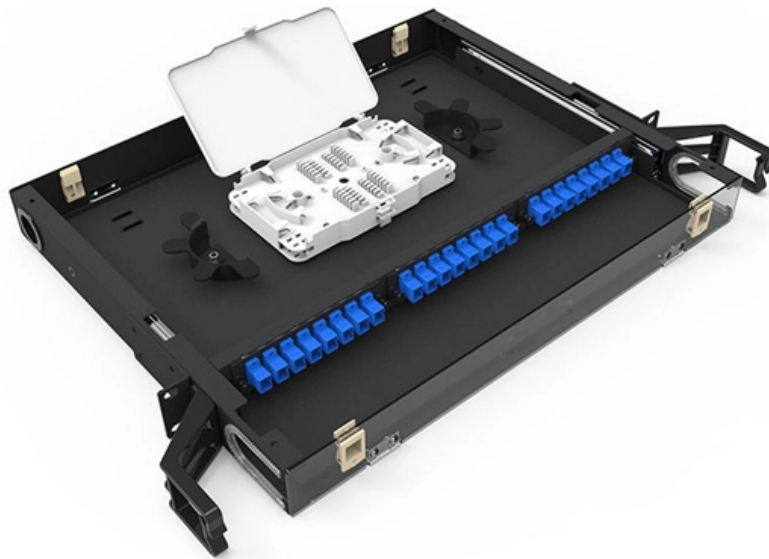

Huijue Fiber Optic Cable Tray

Huijue Fiber Optic Cable Tray

Cable Management Systems

A highly modular and robust cable containment system for use in overhead and underfloor applications. Available in electroplated chrome, gloss black polyester

[Read More](#)

Pvc fiber optic cable tray

Types of PVC Fiber Optic Cable Trays A PVC fiber optic cable tray is an essential infrastructure component used to organize, support, and protect fiber optic and communication

[Read More](#)

ODN Products

Covering specifications from 8-core to 48-core, the products are made of multiple materials such as SMC, metal, and plastic. Suitable for the construction of optical fiber access networks, they provide

[Read More](#)

PVC Fiber Optic Cable Tray, Optical Fiber Cable Tray

Fiber management system is designed to protect and route fiber optic patch cords. Its basic components include: straight grooves, horizontal and vertical elbows,