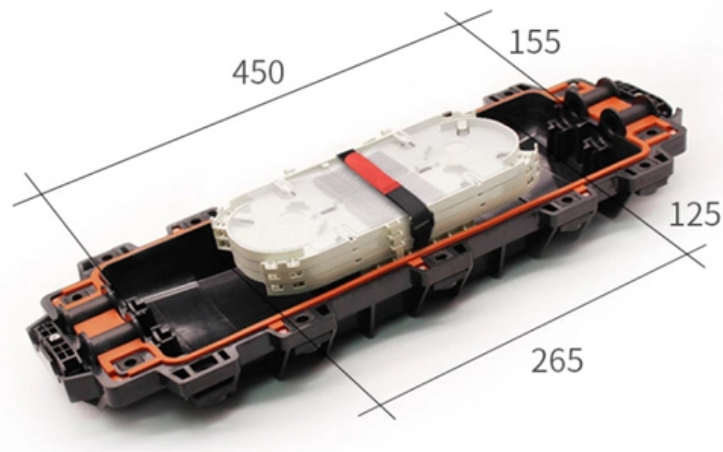

ZTP Thermal & Power

Hx Indoor Distribution Box

Hx Indoor Distribution Box

Indoor Distribution Boxes

Britanic Cabling Production fibre optic distribution and termination boxes for indoor use provide easy access and distribution of fibre optic connections between

[Read More](#)

Power Distribution Boxes Explained Simply

Learn what a power distribution box is, how it works, key components, types, and why it's vital for safe and efficient electrical systems.

[Read More](#)

[Read More](#)

OEM STEEL 1000 (H)X 800 (W)X 250 (D) IP66 , Guanye®

The interior of the enclosure is designed to accommodate mounting plates and rails, enabling the secure installation of various devices such as switches, relays, control panels, and more.