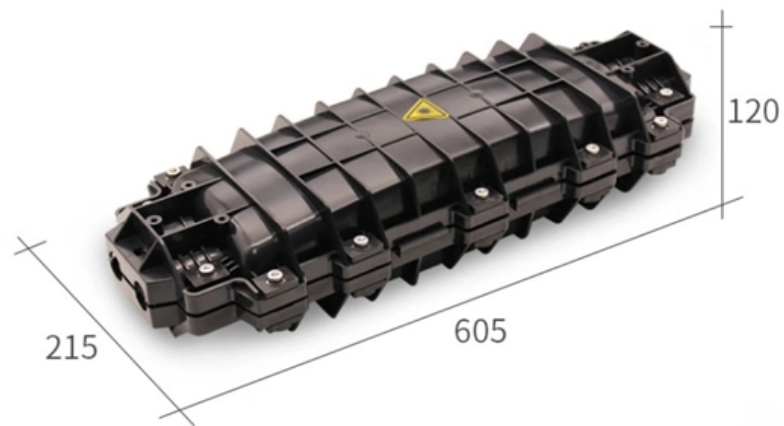

ZTP Thermal & Power

Hx Indoor Distribution Box

Hx Indoor Distribution Box

Indoor Distribution Boxes

Britanic Cabling Production fibre optic distribution and termination boxes for indoor use provide easy access and distribution of fibre optic connections between

[Read More](#)

Power Distribution Boxes Explained Simply

Learn what a power distribution box is, how it works, key components, types, and why it's vital for safe and efficient electrical systems.

[Read More](#)

[Read More](#)

OEM STEEL 1000 (H)X 800 (W)X 250 (D) IP66 , Guanye®

The interior of the enclosure is designed to accommodate mounting plates and rails, enabling the secure installation of various devices such as switches, relays, control panels, and more.