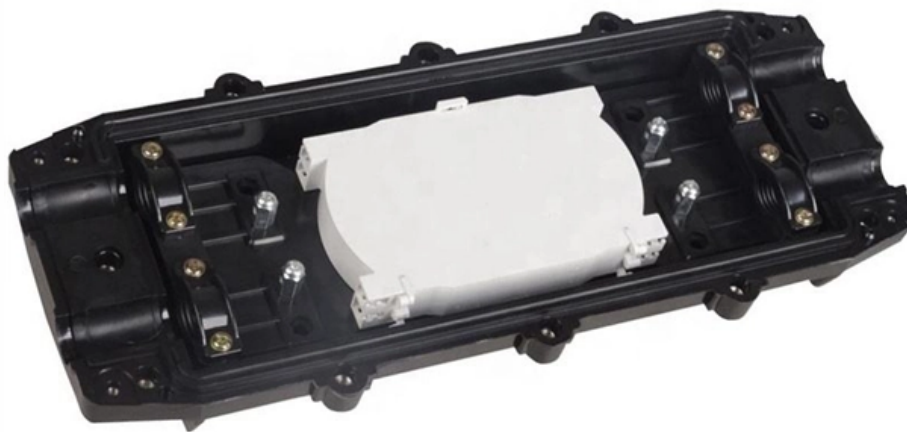

# **Industrial-grade DIN rail switch**

## Industrial-grade DIN rail switch

---

### **DIN rail network switch, DIN rail ethernet switch**

Industrial Grade 5P Gigabit Ethernet Switch, IEEE 802.3x-Compliant Full-Duplex 10/100/1000M Connection, DIN Rail Mount (WS-22496) Supports 5~36V wide voltage power supply,

## **Industrial 10G PoE Injector 12-48V DC Input 30W Output Gigabit**

Product Summary Industrial 10G PoE Injector 12-48V DC Input 30W Output Gigabit Ethernet DIN Rail Mount Model: LNK-INJ601-30 Product Description & Overview The LNK-INJ601-30 represents a