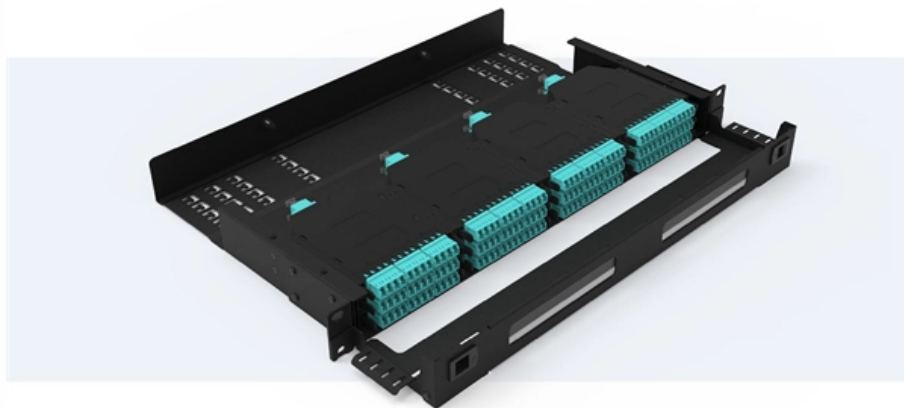

Junction Box 1-pin

Pre-Terminated Patch Panel

-  Standard 19" width
-  Max 144 fibers in 1U
-  MPO/Fusion Dual-Purpose

Removable Cable Management Tray

Transparent Front Cover

High-Quality Matte Coated Steel

Junction Box 1-pin

Installation Terminal Blocks and Connectors , WAGO

Whether in a junction box or distribution box, WAGO's installation terminal blocks and connectors offer you the right product for every installation job. Push-in

[Read More](#)

CONA Gold-2251 3 Way in 1 Junction Box with Indicator

Universal Socket Design - Supports Indian and international plug types (2-pin & 3-pin), making it versatile for all appliances. Easy Installation - Comes with pre