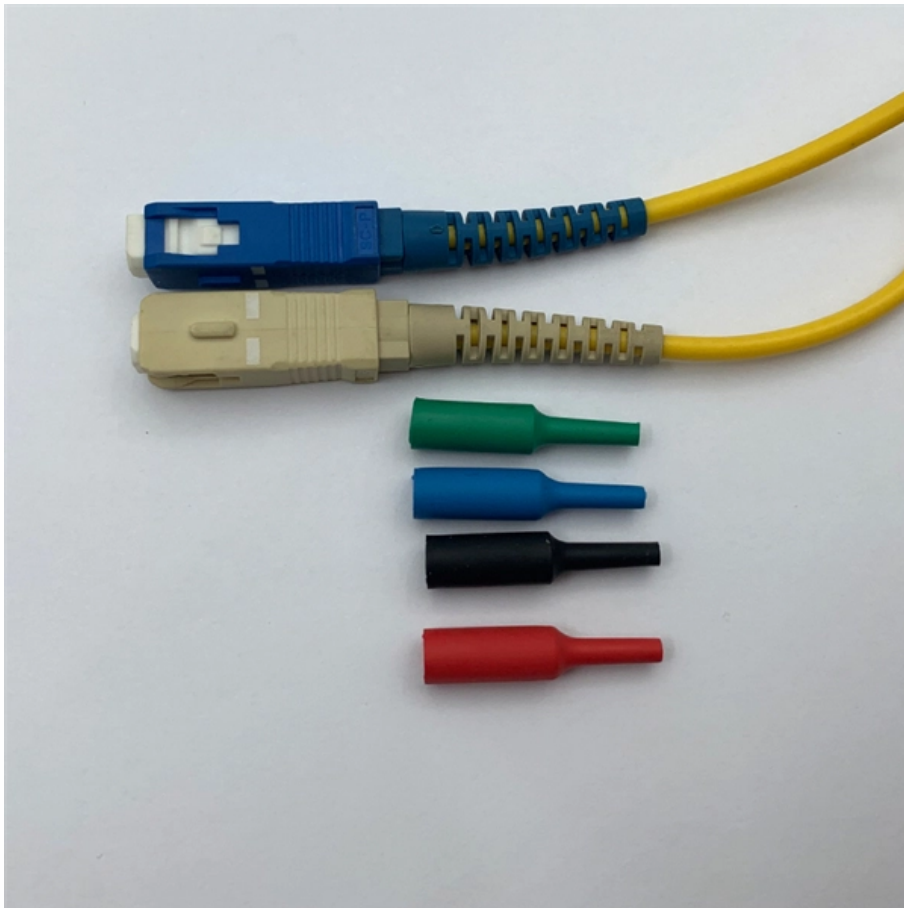

# Junction Box Troubleshooting

## Overview

---

Step-by-step guide to diagnosing and fixing truck and semi-trailer electrical problems: bad grounds, junction box corrosion, broken lighting circuits, ABS/EBS wiring issues, and voltage-drop troubleshooting. A junction box is an important feature of an electrical system as it serves the different connections towards achieving the goal of a proper electrical distribution without leading to short circuits. Be it a wall-mounted junction box, a ceiling light junction box, or an outdoor one, all require. How to Solve These Problems?