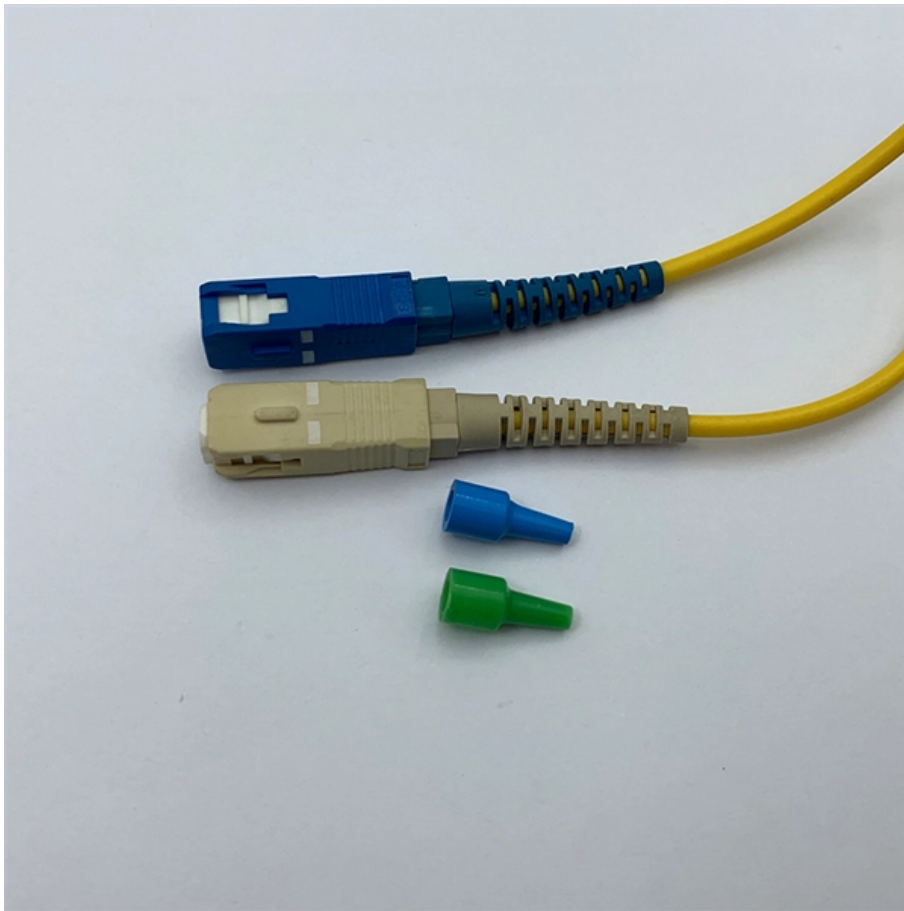

Ksq distribution box

Ksq distribution box

Electrical Power Distribution Box Solutions

What Is an Electrical Power Distribution Box? An electrical power distribution box, also called a distribution board or breaker panel, serves as the hub where incoming power is split into multiple

[Read More](#)

gesis® RAN DISTRIBUTION BOXE

DISTRIBUTION BOX WIV TEMPORARY ELECTRICAL INSTALLATION Our fully pluggable surface-mounted installation distribution boxes are ideal for trade fairs, events and similar occasions where