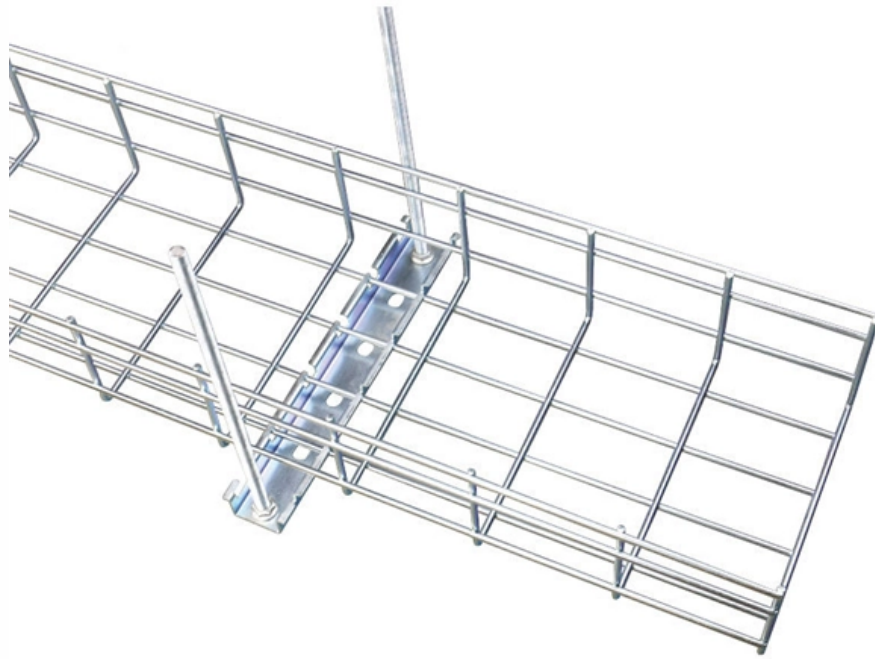

ZTP Thermal & Power

LC Terminal Box 24-Port Pull-Out Type

LC Terminal Box 24-Port Pull-Out Type

FTB-LC24

Description The Fibre Wall mounted 24 Port Optic Terminal Box LC Duplex Fiber Adapters, part number FTB-LC24, is in stock from MF Communications. This

[Read More](#)

Haile 12-Port Fiber Optic Termination Box P2A-12S-LC - Single-Mode LC

Shop the Haile 12-Port Fiber Optic Termination Box P2A-12S-LC for efficient single-mode LC fiber optic connections. Featuring a 1U pull-out rack, pigtail flange, and easy cable management for high-speed

[Read More](#)

24 Port Outdoor Fiber Optic Distribution Box , AZE

AZE's Outdoor Fiber Optic Distribution Box is applicable in FTTH project and suitable for building's outer walls application; They can distribute cables after installing

[Read More](#)

Haile 24 Port 48-core ODF fiber distribution frame LC multi-mode 10

Product Overview The Haile 24 Port 48-core ODF Fiber Distribution Frame P3-48MT-LC is a high-performance fiber optic management system designed for advanced network environments. This 19