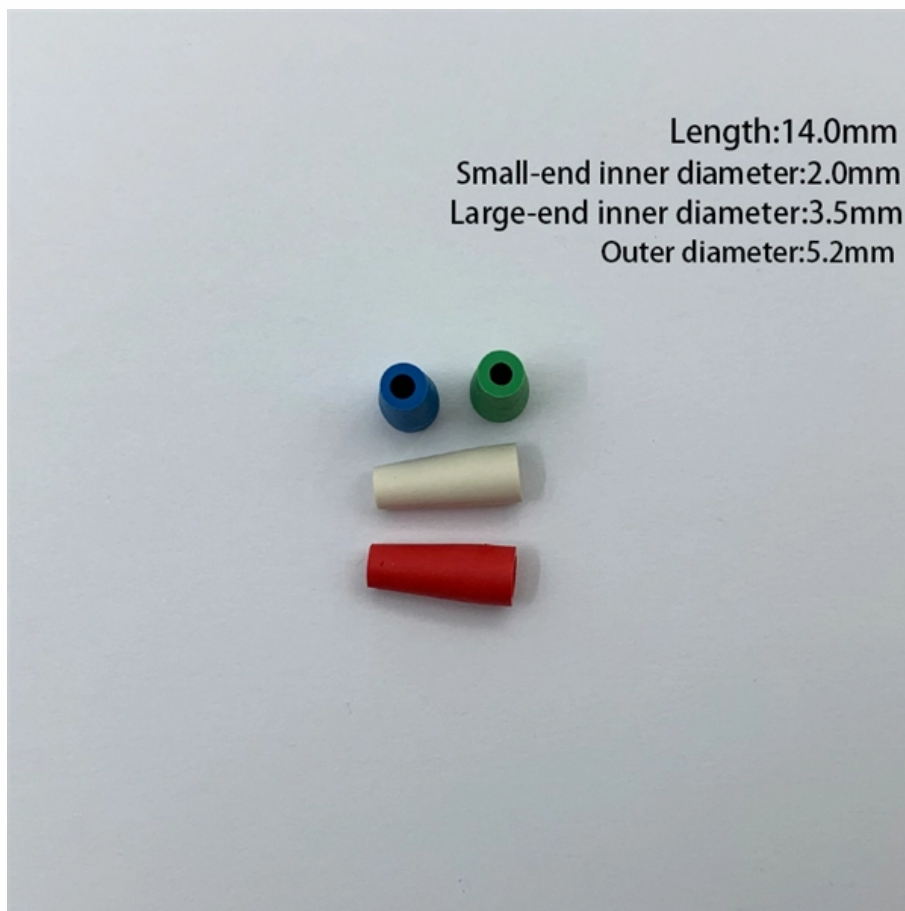

Lc Dual-mode Fiber Coupler

Lc Dual-mode Fiber Coupler

Fiber Optic Coupler, LC Duplex Single Mode, SC

The L-com FOA-975SH is a fiber optic coupler for use with LC duplex connectors. The L-com FOA-975SH is designed for use with single mode fiber, and is offered