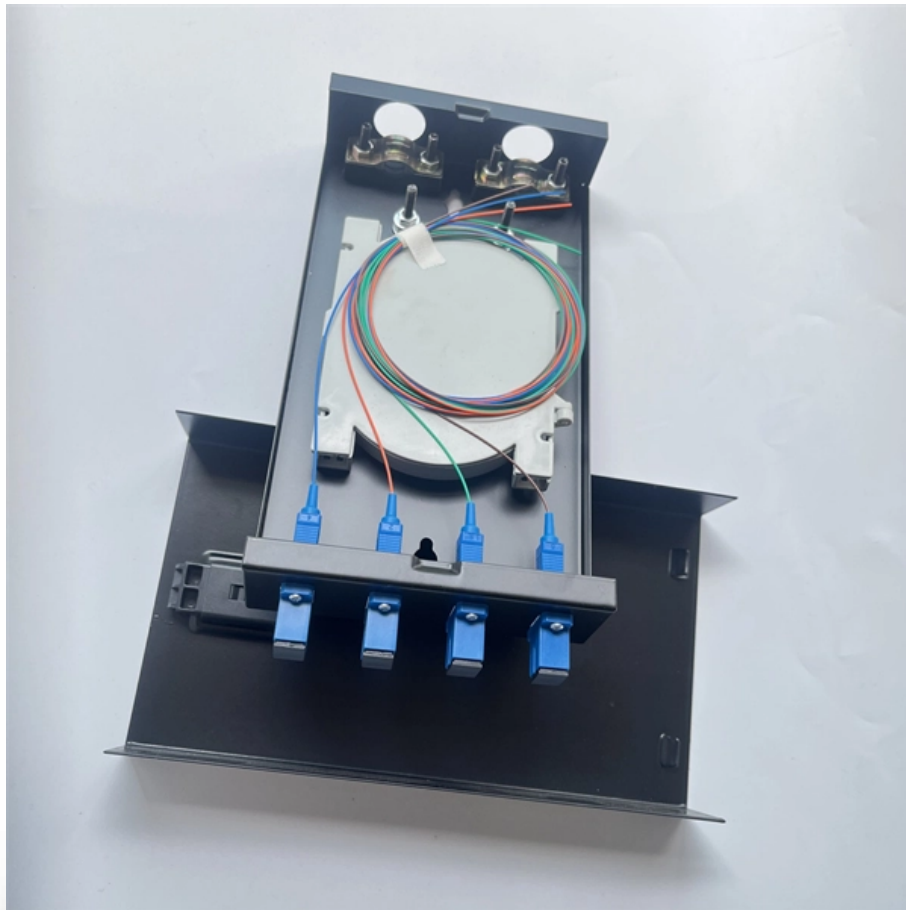

Lithuanian MTP adapter module upgraded version shipping worldwide

Lithuanian MTP adapter module upgraded version shipping worldwide

H+S IANOS MTP-MTP Conversion Module for Base 8,

HUBER+SUHNER IANOS MTP-MTP Conversion Module enables existing MTP Base 8, 12 or 24 backbone trunks to be converted into alternative Base 8, 12, or

Select the ideal MTP® patch cord, trunk cable, or fanout cable, with the precise number of fibers you require. All our MTP® connectors and cables are MPO-compatible, so you can seamlessly integrate

[Read More](#)

[Read More](#)

VIVANCO MTP/MPO-LC Transition Module, G-Series

DESCRIPTION The transition module converts the backbone optical fiber MTP/MPO connection into LC connection in the front of the module, allowing the LC patch cords to be connected with nearby