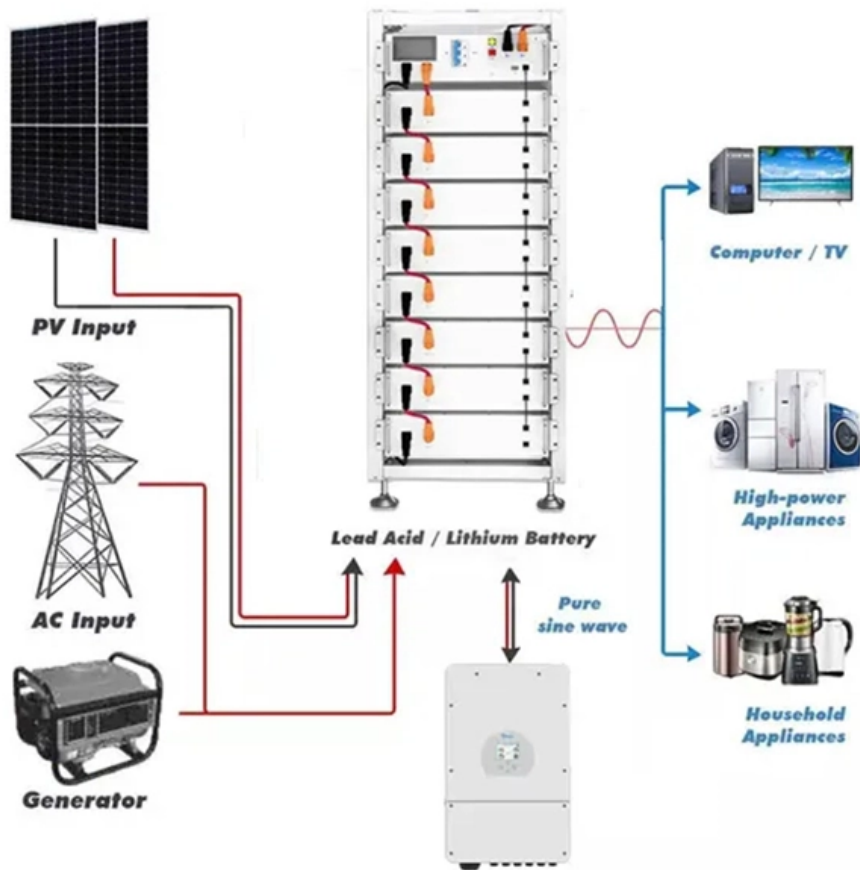

Low Loss South Asia Optical Cable Terminal Box

Low Loss South Asia Optical Cable Terminal Box

China Terminal Box Manufacturers and Suppliers

The terminal box is the place where the end of the optical cable is connected, and then it is connected to the optical switch through the optical fiber jumper.

[Read More](#)

FTTH Distribution Terminal Box, FTTH Fiber Optic

Fiber Optic Termination Box is used in the end termination of drop cables in residential buildings and villas, to fix and splice with pigtailed. UnitekFiber supplies

[Read More](#)

Optical cable terminal box features

Optical cable terminal box, also known as optical fiber terminal box, is a box for protecting the optical cable and pigtail fusion at the terminal of optical