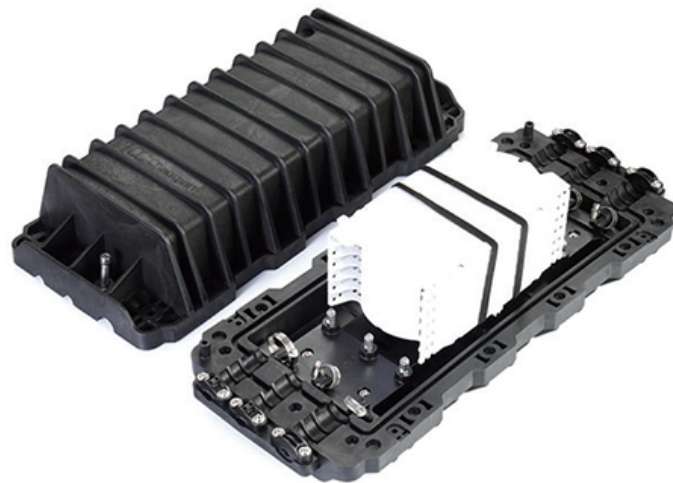

Low-loss Malian telecom-grade router for surveillance

Overview

WiFi Halow bridge with 1Km long-distance range, IP65 waterproof, and 802.11n. Ideal for surveillance and video monitoring High-performance dual-band ONT with 2GE, 4G, and 5G WiFi, auto-configuration, remote management, and TR069 support, compatible with major OLTs. Standard surveillance footage might suffice for basic needs, but when it comes to license plate recognition, equipment monitoring, or hazard alerts, latency becomes a dealbreaker. For example: A chemical plant's pipeline leaked, but the control room received the footage 3 seconds late—nearly. Digi industrial routers provide the rugged, reliable network connectivity and remote management tools for heavy-duty applications such as precision farming, oil fields, industrial tanks, water treatment and construction. Wavetel IOT Industrial Routers deploy industrial - grade hardware engineered to withstand extreme temperatures and harsh environments, delivering robust connectivity through 4G/5G cellular, WiFi, and fiber interfaces with native support for protocols like Modbus, CAN, and DNP. Choosing the best WiFi router for your CCTV camera setup is crucial for security and reliability.

Low-loss Malian telecom-grade router for surveillance

Cellular Wireless Router Supports Video Surveillance Transmission

In a smart port, 500 4K cameras provide real-time monitoring of container lifting, vehicle scheduling, and personnel operations. Video data is transmitted back to the monitoring center via a 5G cellular