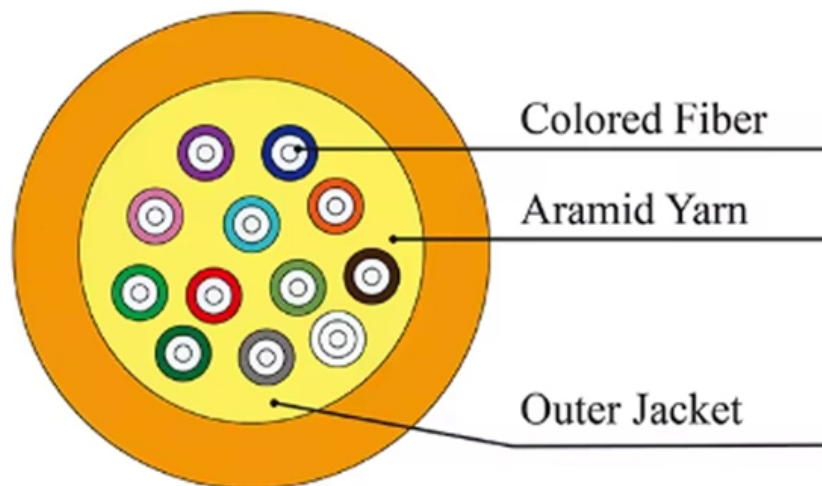

Malawi Galvanized Cable Tray Construction Project

Malawi Galvanized Cable Tray Construction Project

Cable Tray Price List , Electrical Works

The cable tray price list are for hot dip galvanized ladder type cable tray. The price is based on standard length of the cable tray which is 2.4 meters.

GI cable tray systems take care of this efficiently. A GI cable tray (Galvanized Iron Cable Tray) is a structural system that protects, routes, and supports electric wires and cables in industrial,

[Read More](#)