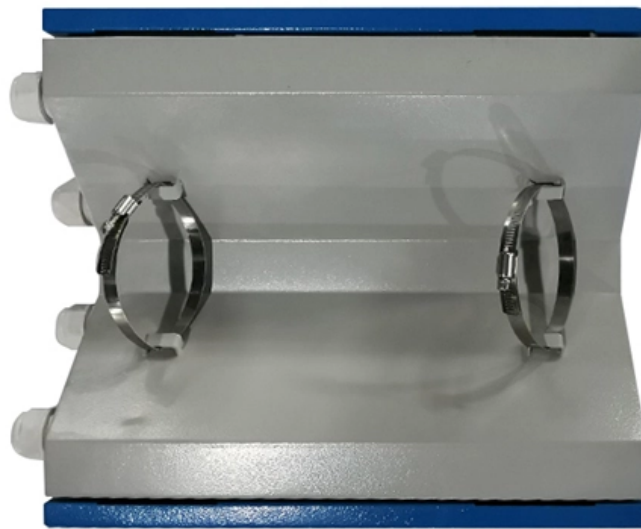

## Overview

---

The Click GM2002BKMB 20AX 2-Way Switch Module — Matt Black enables both one-way and two-way switching in a sleek, modular format. With clip-on and screw-in installation options and a refined matt black finish, this module delivers flexibility and style for modern domestic or. 1 - At present due to all the Digital Transmissions, it is advisable to use Fully screened modules. A comprehensive range of Click Decorative metal wiring accessories now available under the single Click Deco™ brand.