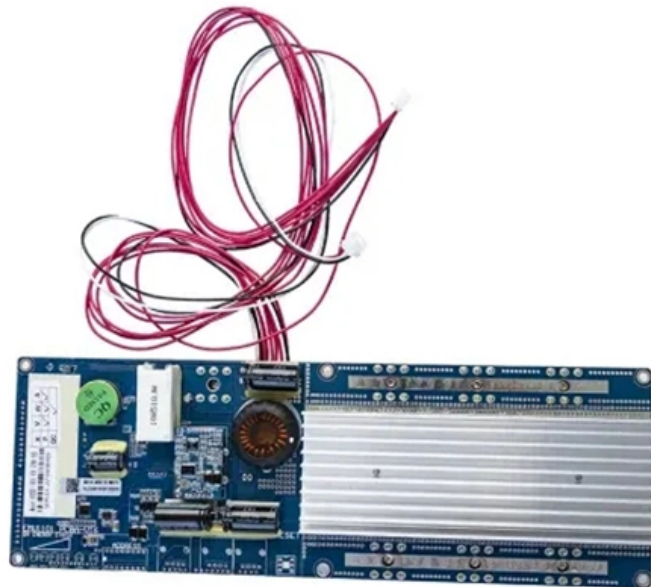

Multi-core fiber optic splice box

Multi-core fiber optic splice box

24 Core Joint Box High Quality FTTX Fiber Splice Closure ONU

24 Core Joint Box Fiber Optic Splice Closure, also known as a fiber optic junction box or optic joint closure, is a critical component designed for protecting.

[Read More](#)

Fibre optic cable distribution , Splice boxes , LAPP Online Shop

Our splice boxes are used to securely connect and distribute fibre optic cables by protecting spliced glass fibres from external influences. They also enable easy maintenance and repair of the fibre optic

[Read More](#)

High Density 12 Cores OM5 Multimode MPO Fiber Optic Cable with

This MPO fiber optic cable features MPO Male to MPO Female connectors and utilizes Multimode 50/125 100GB OM5 fiber. The model is a 12 fiber MPO cable with Type B (Key up, Key Up) polarity