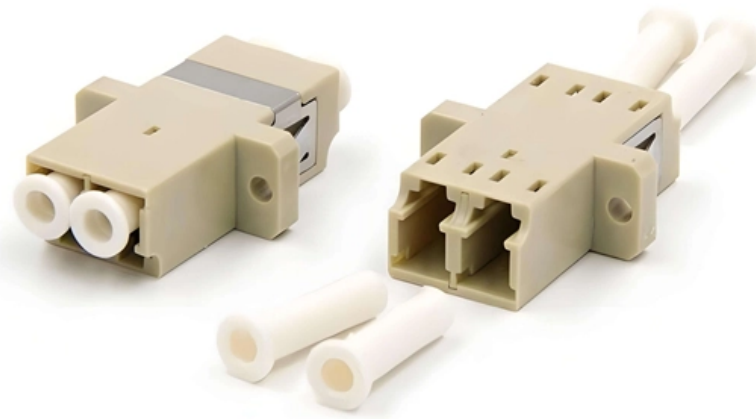

ZTP Thermal & Power

Nauru Workshop Power Distribution Box Model and Specifications

Nauru Workshop Power Distribution Box Model and Specifications

Low Voltage Distribution Board Assembly Power Supply Box for

[Read More](#)

Power Distribution Equipment

Introduction Power Distribution Equipment is a term generally used to describe any apparatus used for the generation, transmission, distribution, or control of electrical energy. This section concentrates