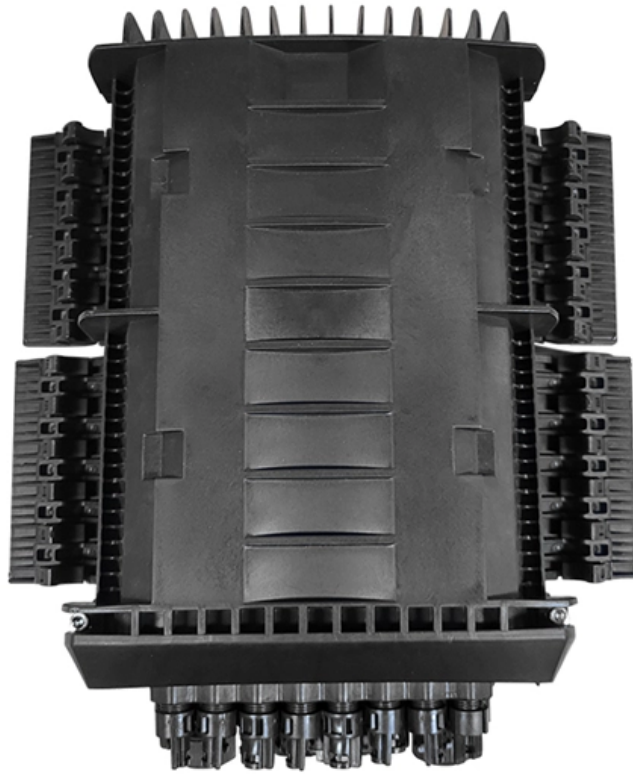

Network equipment rack wall mount 600

Network equipment rack wall mount 600

EXTRALINK 6U 19-inch Network Rack , 600 x 600mm, Black

The perfect cabinet for your home network! EXTRALINK 19-inch wall enclosure with 6U. 600x600mm, glass door, lockable. Affordable flat-pack shipping.

[Read More](#)

12U RACK cabinet, wall mounted, ready-to-assemble

RACK 19" cabinet enables integrating CCTV, AC, I& HAS, RTV, LAN, or other systems in small companies or households. It is intended for devices

[Read More](#)

StarTech 2-Post 6U Wall Mount Network Cabinet

The wall-mount network rack makes it easy to install your equipment, with 2-post mounting rails that can be positioned to create more room at the front or the back

[Read More](#)

Looking for swivel-mounted wall racks with 600 mm depth?

Looking for swivel-mounted, 600 mm deep wall racks? Why choose a swivel-mounted wall rack? Swivel-mounted 600 mm deep wall mounted racks consist of 2 parts. The wall mount part and a swiveling