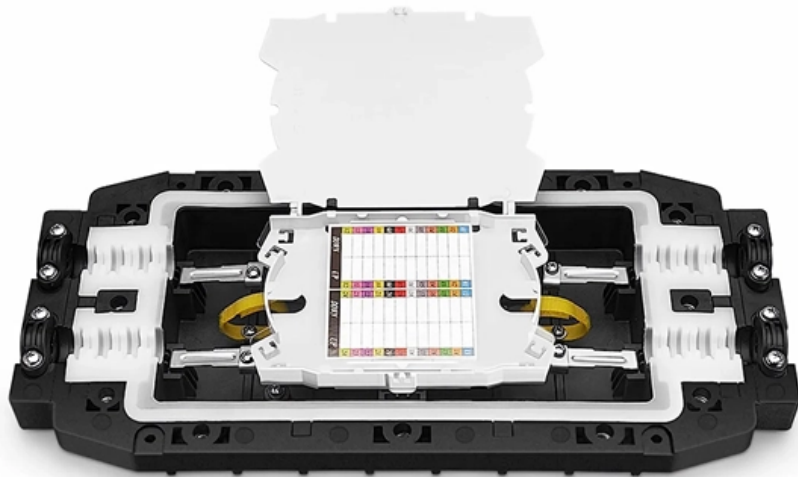

Network terminal box replacement

Network terminal box replacement

Fiber Terminal Boxes - Selection Guide for MDU

Introduction In the race to roll out high-speed FTTH networks, terminal boxes often go unnoticed--but for field engineers and project contractors, they

[Read More](#)

Fiber Termination Box 2025 Guide for IP65 and IP68

Compare fiber termination box types for IP65 and IP68 ratings in 2025. Find the best options for indoor, outdoor, and harsh environments with updated

[Read More](#)

Optimizing Network Distribution: The Critical Role of

Home > Blog > Product Insights > Optimizing Network Distribution: The Critical Role of Multiport Service Terminal Boxes As the telecommunications