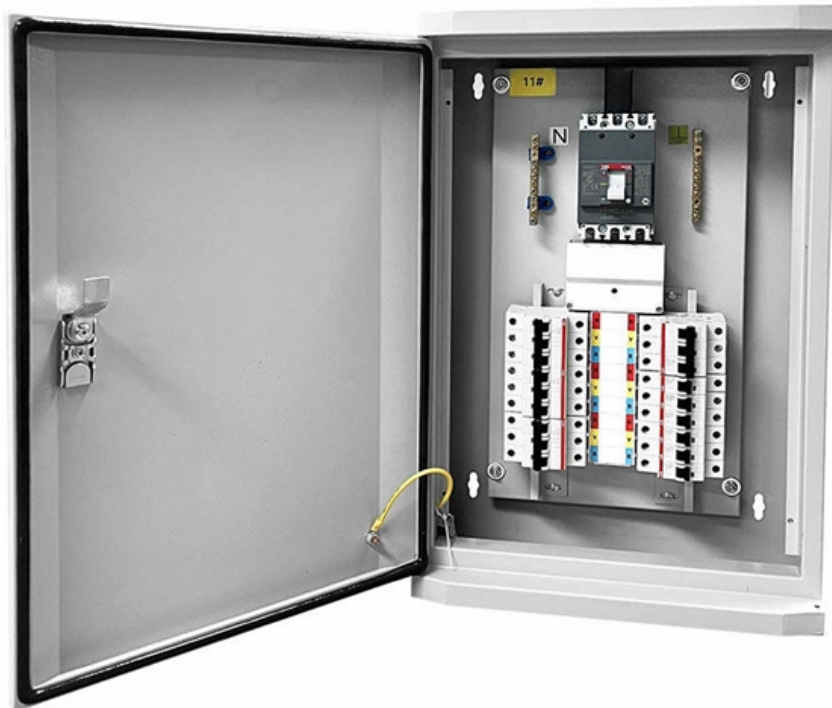

Normal wiring in a household electrical distribution box

Overview

Wiring Direction: Wiring between the main circuit breaker and each branch circuit breaker in the box generally goes on the left, and the wiring out of the distribution box generally goes on the right. House wiring (or residential electrical wiring) refers to the set of conductors, protective devices (circuit breakers/fuses), sockets, switches, light fittings and earthing arrangements installed to distribute electricity within a dwelling. Whether you're building new or updating an older system, the way your wiring is planned and installed affects how safely and efficiently everything runs. It takes the incoming power and safely distributes it to different circuits throughout your building. The Single Phase supply is 220Vac supply, which consists of 2 wires, one wire is Live and the other one is Neutral.

[Read More](#)

Distribution boards components

Distribution boards (generally only one in residential premises) usually include the meter (s) and in some cases (notably where the supply utilities impose a TT earthing system and/or tariff

Distribution Box Installation: A Complete Guide to Safe

The distribution box, often referred to as a breaker box, fuse box, or electrical panel, is a

critical component of any electrical system. It acts as the central hub for

How to Install a Cable Distribution Box Safely and

In modern electrical systems, cable distribution boxes (also known as electrical distribution boxes or distribution boxes) play a crucial role as the key