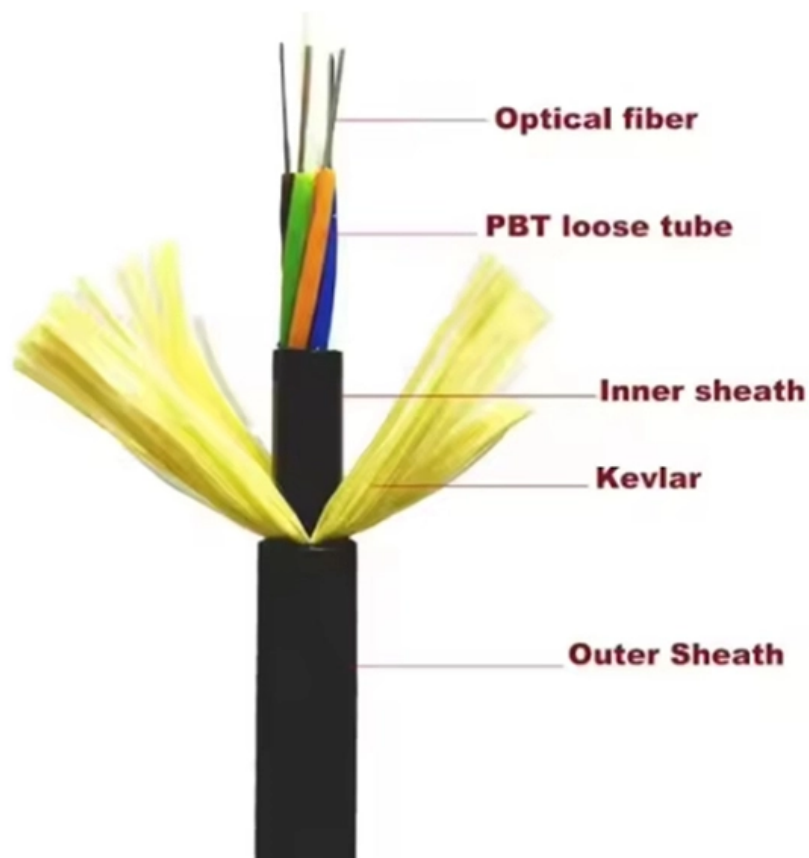

North Macedonia 4U Switch IP67 Installation Solution

North Macedonia 4U Switch IP67 Installation Solution

Industrial IP67 Rated 4-Port 10/100/1000T 802.3at PoE

Suitable for Industrial Environment Planet IGS-604HPT-RJ, an Industrial Managed Ethernet Switch, comes with an IP67-rated industrial case, 4-port 10/100/1000T