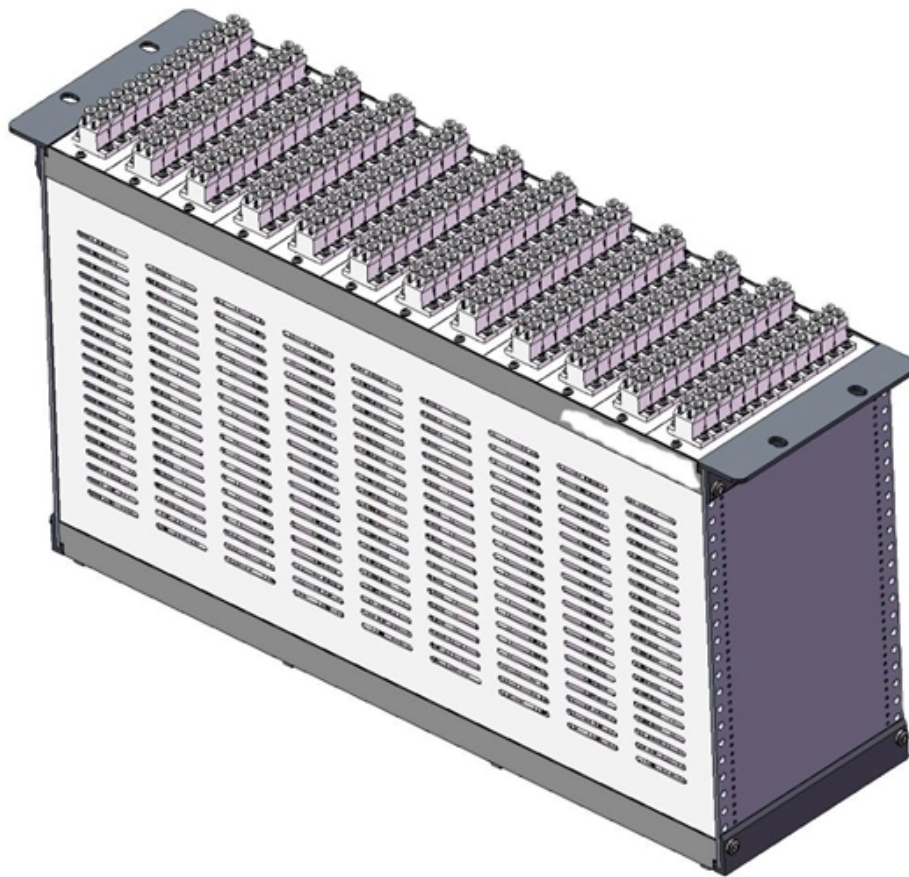

ODF Fiber Optic Distribution Frame 1U

ODF Fiber Optic Distribution Frame 1U

24 Port Optical Distribution Frame ODF

24 Port Optical Distribution Frame ODF, Excellent cost control, far exceeding the sales volume of peers, this is a product loved by customers.

[Read More](#)

Optical Distribution Frames (ODF) for Central Office/Headend

The ODF serves as the flexibility point to make connections between all types of active communication equipment hosted inside the facility, and fiber optic cable used to connect other network locations. An

[Read More](#)

1U Pull-out Drawer-type Optic Distribution Frame (ODF)

1U Pull-out Optic Distribution Frame (ODF), used for fiber backbone connection and distribution in the wiring area of data centers. It is installed in 19-inch racks and cabinets, equipped with LC adapter