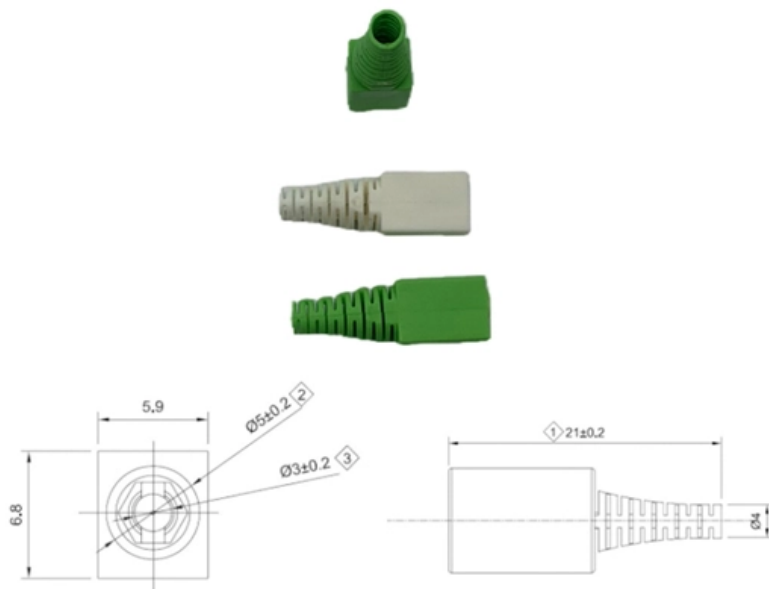

ZTP Thermal & Power

Outdoor 380V Commercial Distribution Box

Outdoor 380V Commercial Distribution Box

Cable Distribution Box for Outdoor Distribution

Designed for underground or outdoor distribution systems, the Cable Distribution Box offers a tamper-resistant and weatherproof solution for medium voltage control

[Read More](#)

Outdoor Cable Distribution Box, Cable Distribution Box

Weatherproof outdoor cable distribution boxes with IP65 rating, arc-proof design, and flexible terminations for safe, reliable power distribution up to 10kV.