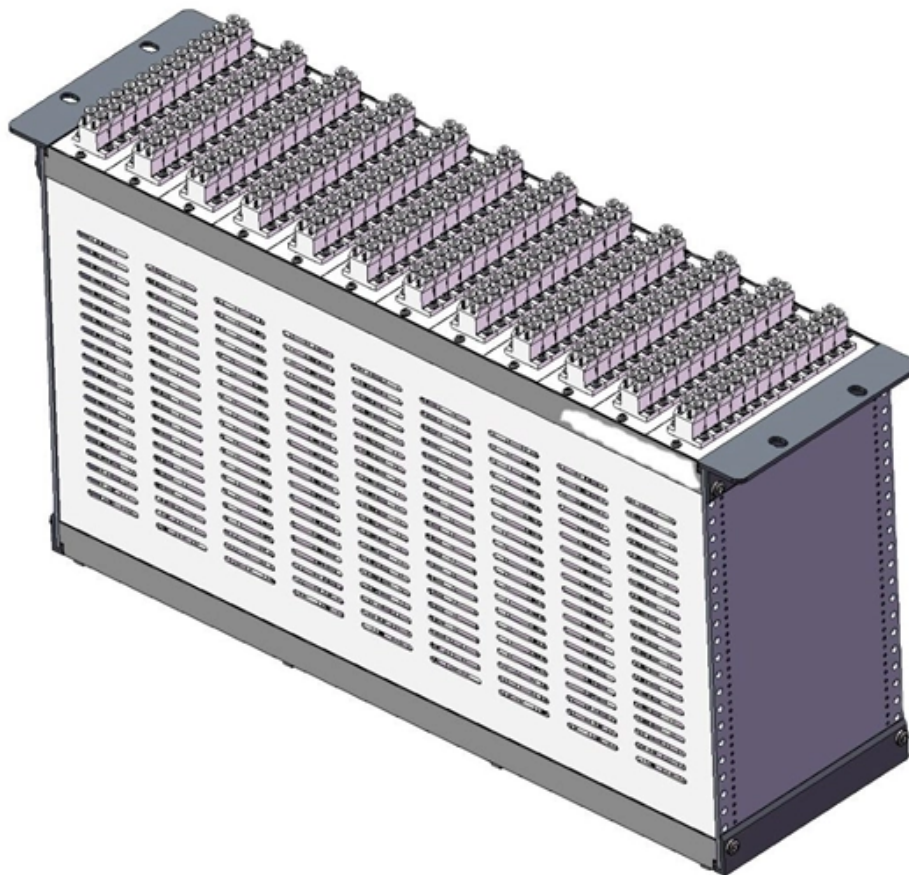

ZTP Thermal & Power

Outdoor Electric Charging Distribution Box