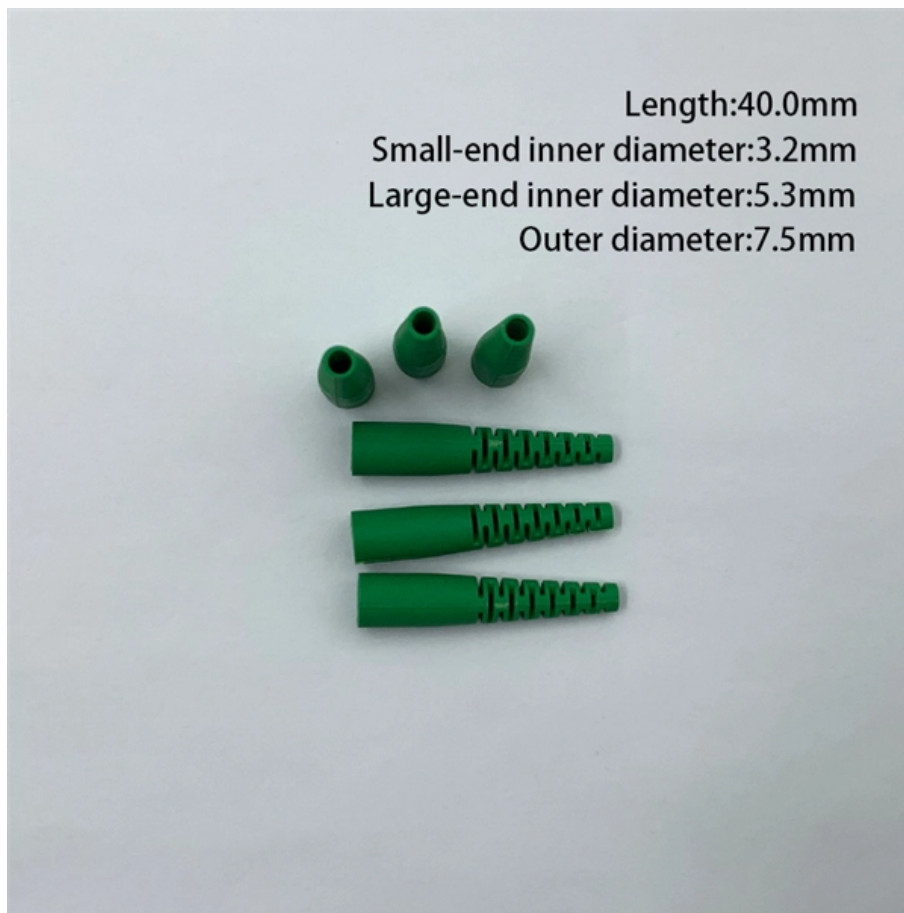

Outdoor Single-Mode Fiber Optic Cable 8 Cores