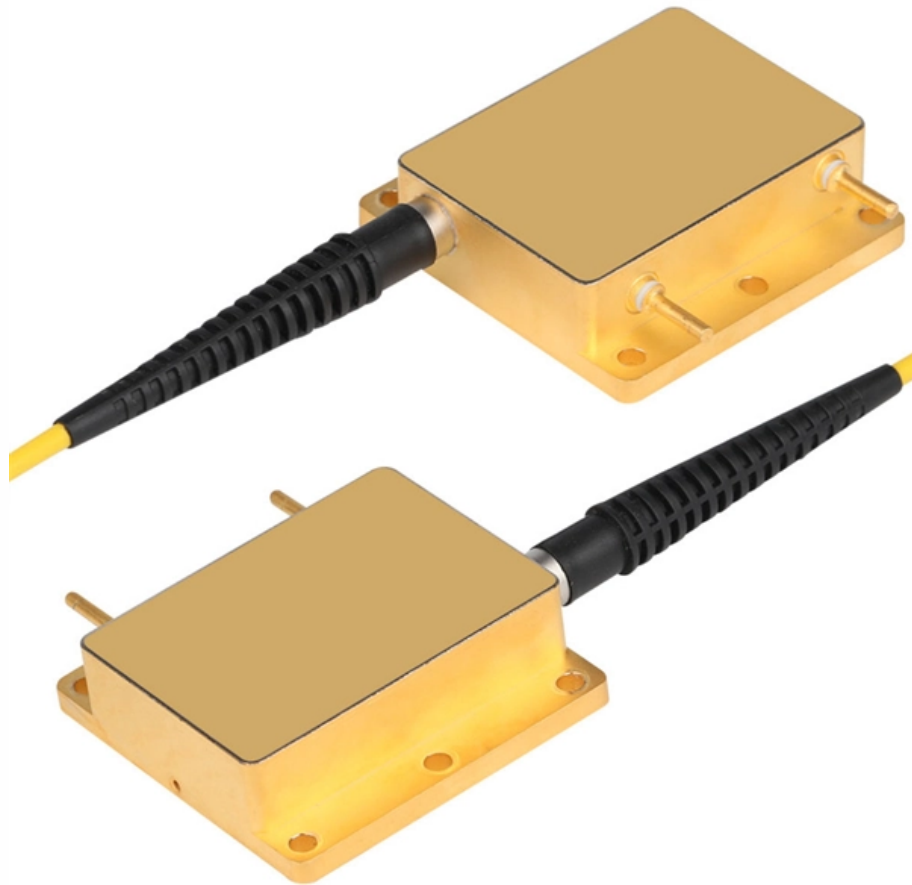

ZTP Thermal & Power

Outdoor Smart PDU for Metropolitan Area Networks

Powered by ZTP Thermal & Power