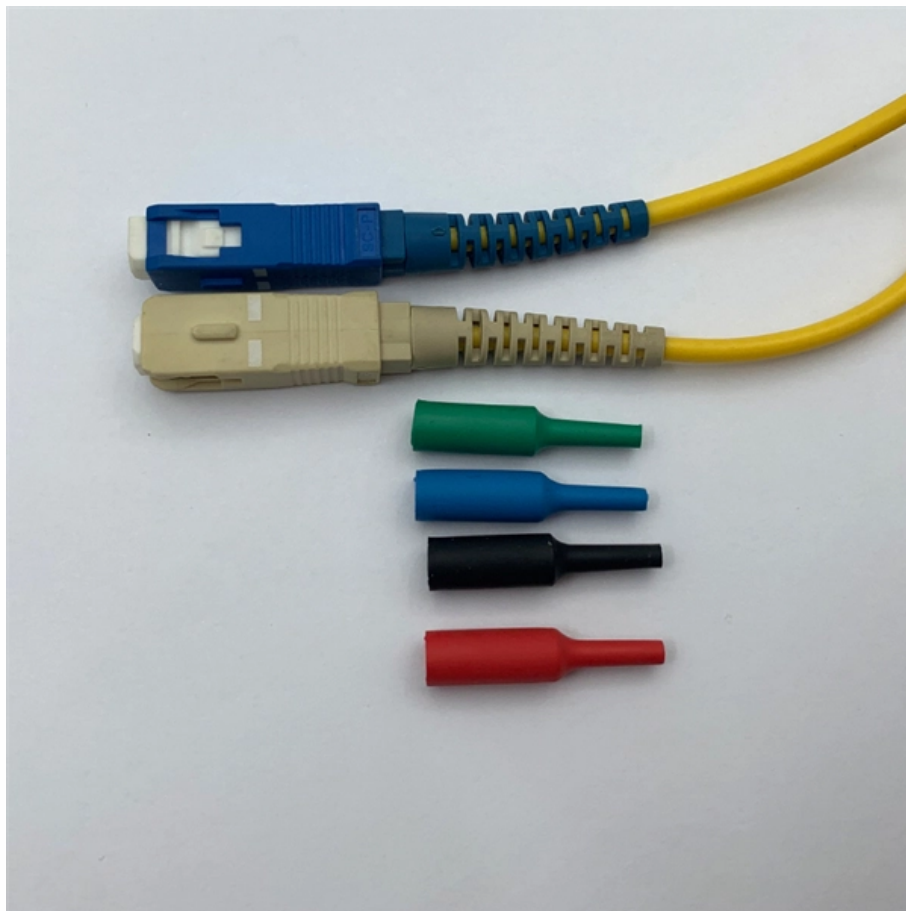

Park Labor Site Outdoor Distribution Box