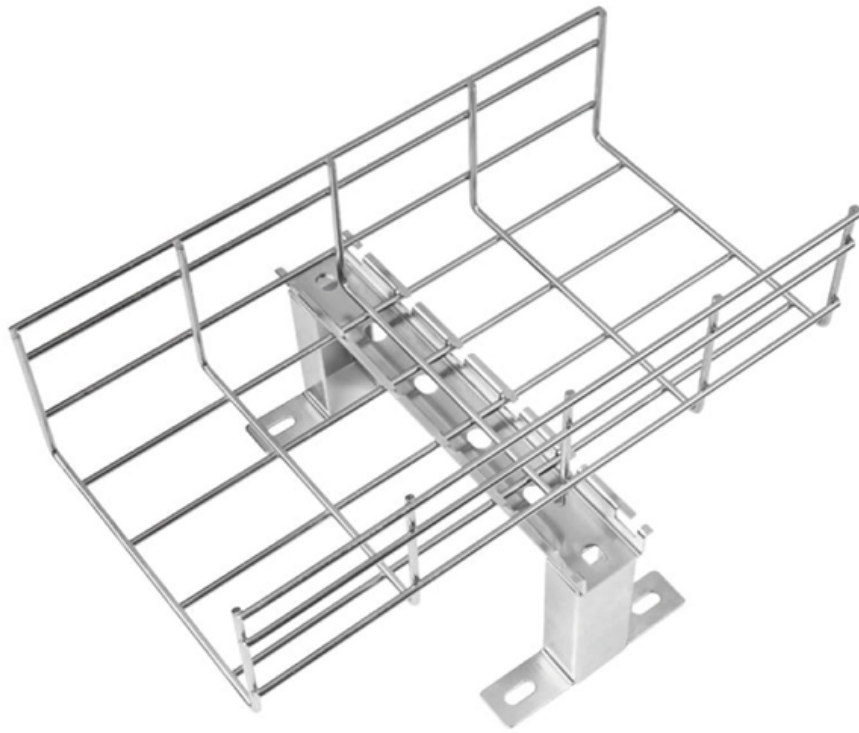

ZTP Thermal & Power

Patch panel converted to optical splitter

Patch panel converted to optical splitter

fiber optic patch panel

Professional Fiber Optic Patch Panel Solutions Leading manufacturers specializing in MPO high-density and fusion splice patch panels. Tailored colors, shapes, and materials to meet your exact specifications.

[Read More](#)

Fiber Patch Panels , Eaton

Need Help Finding Fiber Panels? Tripp Lite's full line of Fiber Panels allows you to add high-density cassettes to your rack installation or complete singlemode or multimode fiber connections with no

[Read More](#)

Functions of Fiber Optic Patch Panel

Wall mount fiber optic patch panel use the inside fiber optic adapters and patch cables, fiber optic pigtailed to realize the function of optical fiber distribution. They