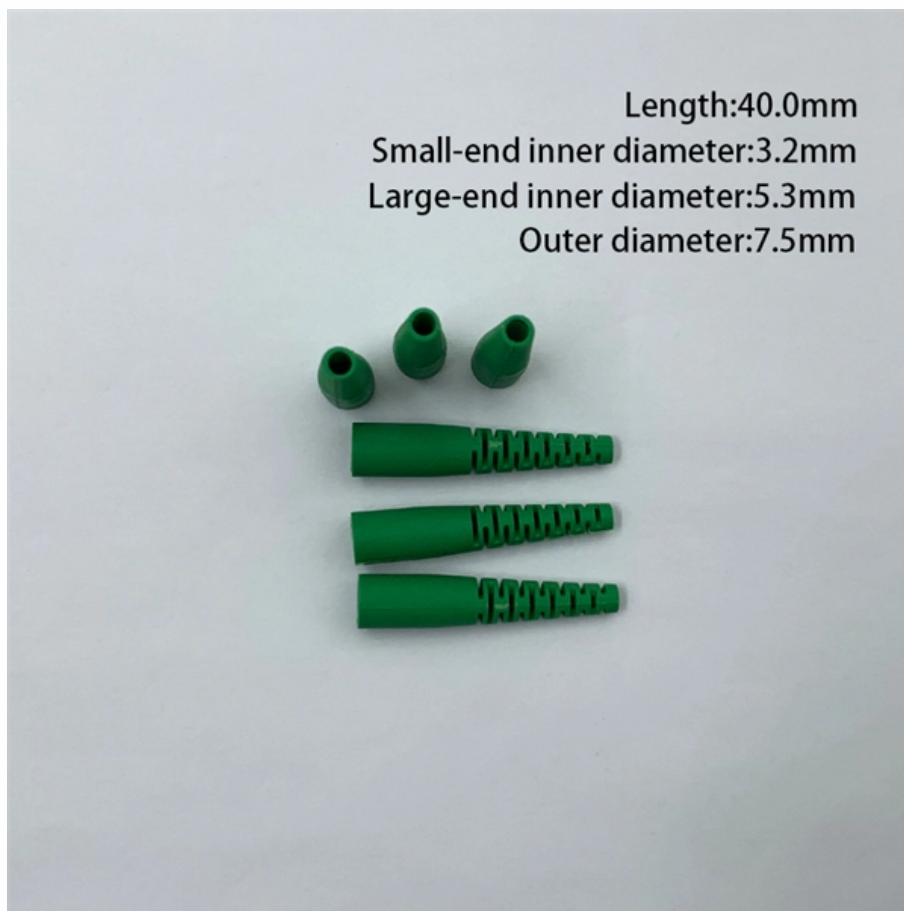

PoE switch with 8 PoE ports

PoE switch with 8 PoE ports

TP-Link DS110GMP Omada 10-Port Gigabit PoE+ Switch with 8 PoE Ports

10-port Gigabit PoE+ switch with 8 PoE ports, 123W power budget, long-range transmission mode, and silent fanless operation for business and surveillance networking.