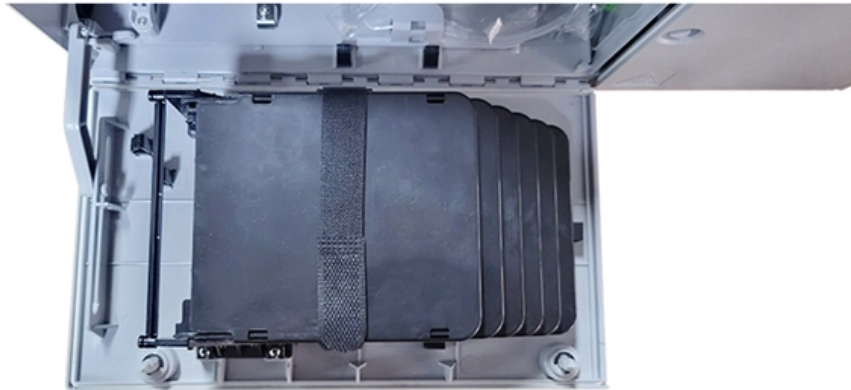

ZTP Thermal & Power

Portable Handheld Power Distribution Box