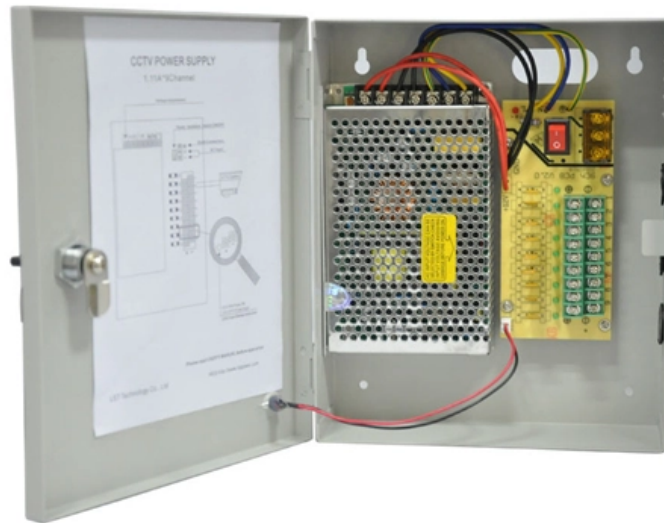

Price of 90-degree cable tray elbows large and small bends

Price of 90-degree cable tray elbows large and small bends

Fiberglass Cable Tray Outside Vertical Elbows 90°

Rung spacing specified in the tray straight sections does not necessarily apply to fittings. Smooth radius fittings are compact and the curved rail shape is an aid for cable pulling. Factory engineering support

[Read More](#)

90 Horizontal Elbow , Ladder Trays , Cable Tray and Reels , Wire and

The aluminum I-beam design of ITray is perfect for industrial installations with large diameter cables in long span situations, minimizing total tray width and creating a smooth transition between straight