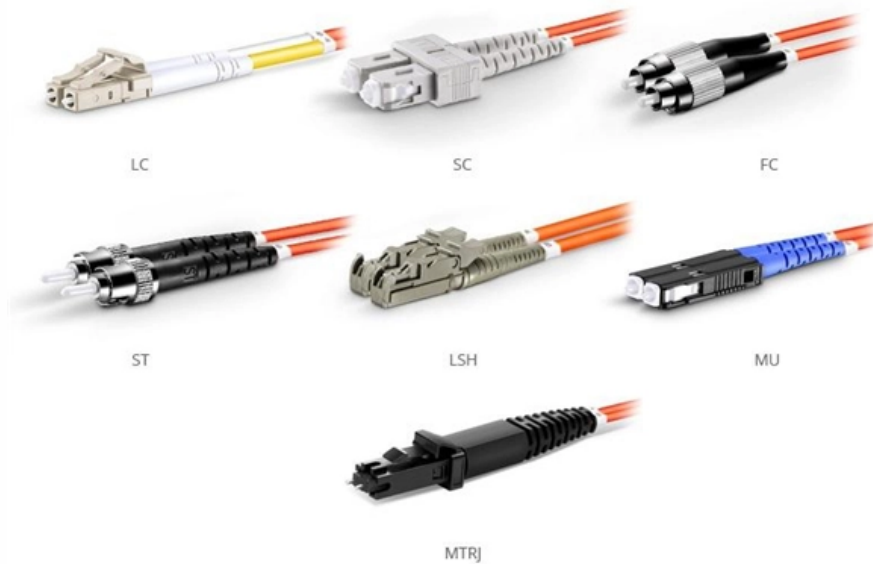

# Rooftop vertical shaft cable tray

OM1 Fiber Patch Cable Family

## Rooftop vertical shaft cable tray

---

### **6 Best Cable Hangers for Vertical Shaft Installations**

Secure your infrastructure with our top 6 cable hangers for vertical shaft installations. Read our expert guide to choose the best support solution today.

## **What is a Vertical Cable Tray?**

A vertical cable tray is far more than a simple bracket; it is a strategically engineered component that ensures the safety, reliability, and

[Read More](#)