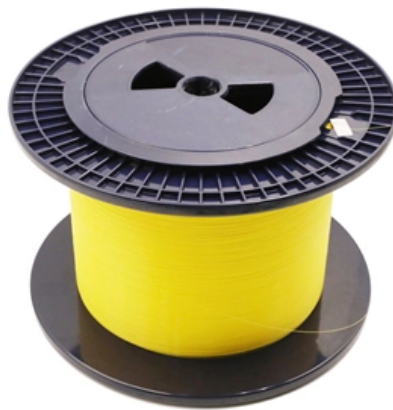

ZTP Thermal & Power

Russian Network Cabinet 1000mm Depth Installation Solution

Overview

* Premium Server cabinet for rack equipment in IT and Audio Visual, Security etc environments, it provides 42RU of rack space; 800Kg of stationary load capacity * Fixed Shelves * Ships fully assembled for quic.