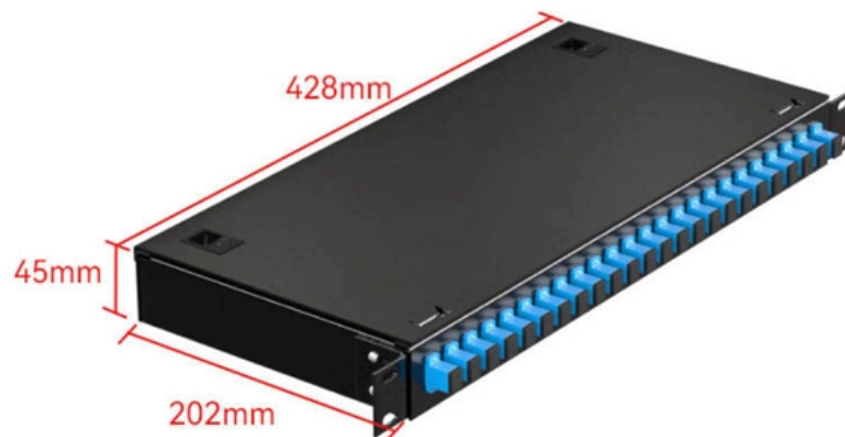

# SC to SC fiber optic patch cord outdoor

### SC to SC Fiber Optic Patch Cables

SC to SC fiber optic patch cables are a type of fiber optic cable that are commonly used to connect networking equipment in data centers, telecommunications networks, and other high-performance