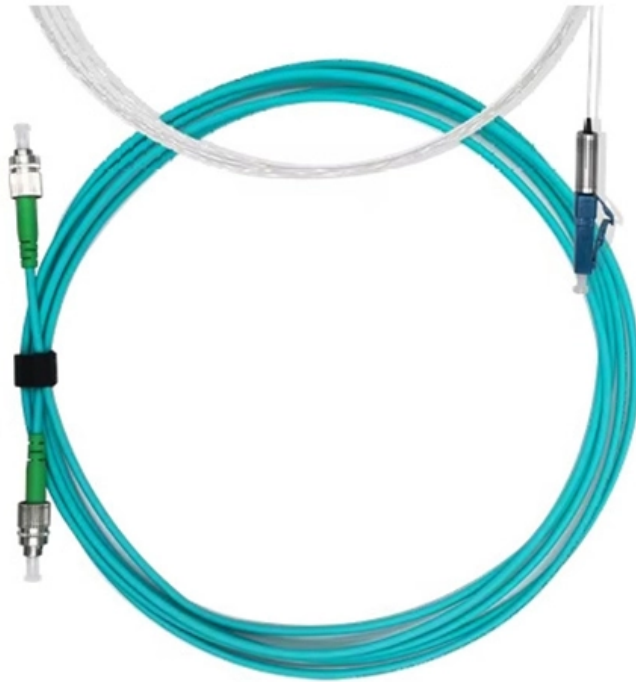

Sample Price of Fiber Optic Cable Junction Box