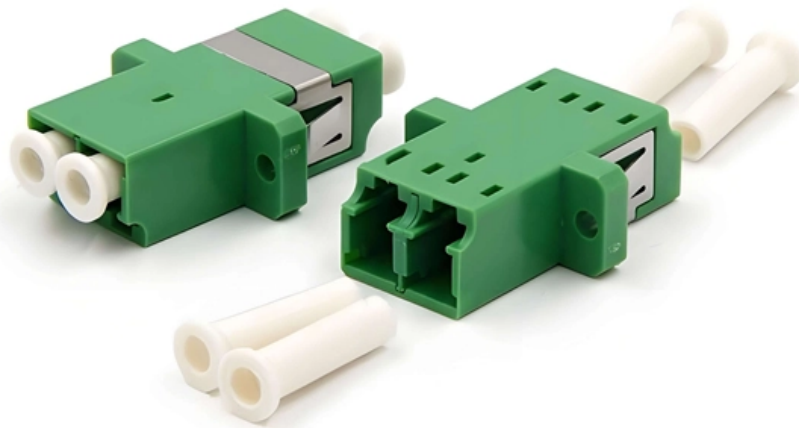

Schematic diagram of the light control module

Schematic diagram of the light control module

Wiring Diagram for Lighting Control Panel

It provides a visual representation of the electrical connections and components of a lighting control panel. This diagram is used during the installation,

[Read More](#)

Understanding the Structure of a Lighting Control Panel

In modern buildings and facilities, lighting control systems are essential for managing and controlling the lighting levels and energy consumption. A lighting control