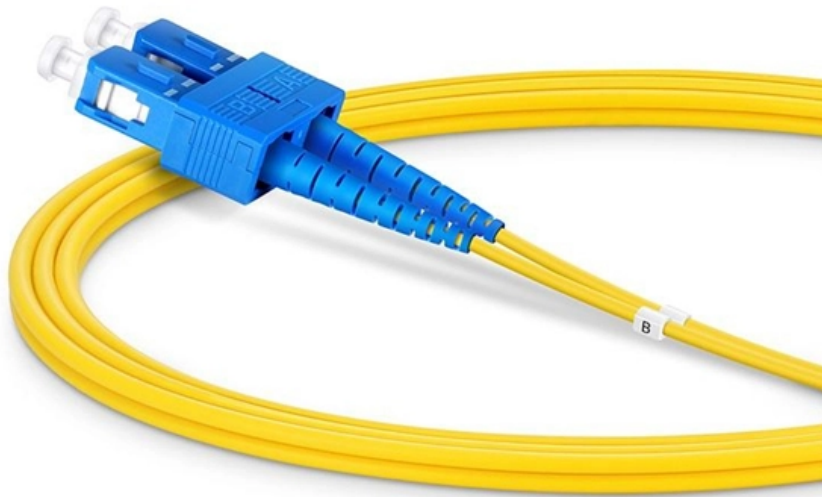

Seabed pole connector box

Seabed pole connector box

Amazon : Underwater Connector

SARDVISA 3-Pack Junction Box with 3 Pin Electrical Cable Connectors, IP68 Waterproof, 4-10mm Adjustable Wire Box, Outdoor Wire Connector Kit for Garden/Landscape Lights, Camera Cable, Car

[Read More](#)

Deep-sea Underwater Equipment Connector Box Applied To Seabed

Submarine High-Voltage Main Base Station: Main Connector Box PN20K The submarine main base station is a core control node device for real-time power and information connection, control, and

SEA BOX , Container Connectors

Container Connectors SEA BOX offers many types of container connecting devices to secure and lock coupled and stacked ISO containers. For more information

[Read More](#)

Seaflex®

Explore a marine shore power wiring diagram and learn how to safely connect your boat to shore power for a reliable and efficient electrical system.

[Read More](#)

Anderson Power Pole Connector with a Weather Tight Cover