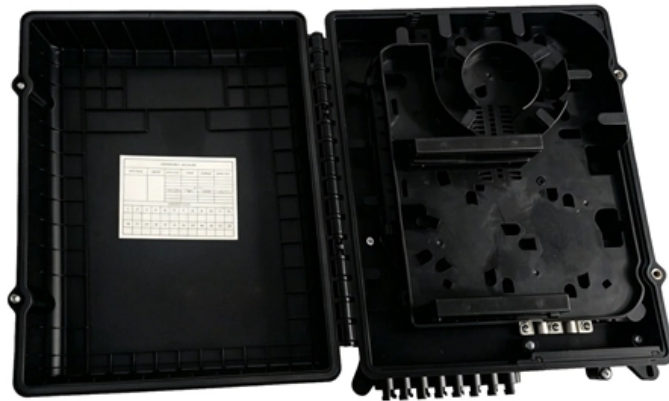

ZTP Thermal & Power

Singapore Electrical Distribution Box Sales