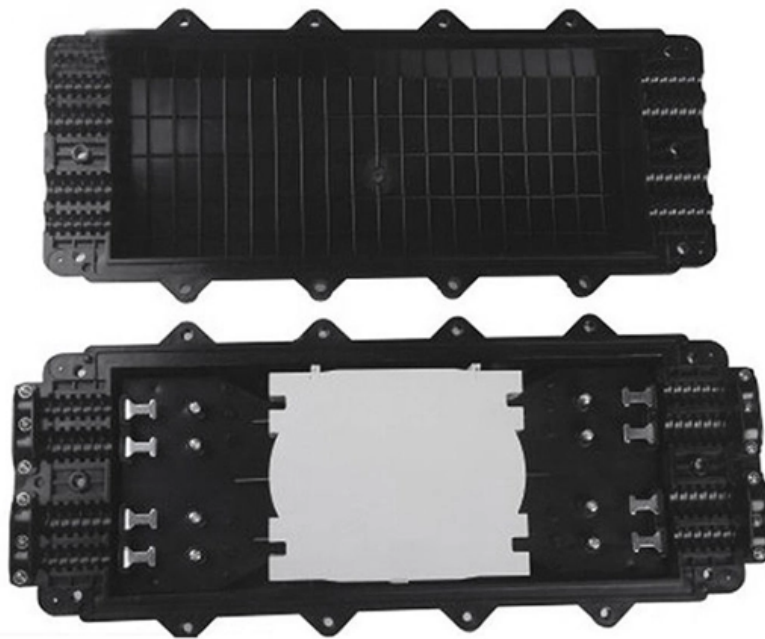

# **Single-mode armored fiber optic cable model description**

## Overview

---

Our Armored Singlemode Fiber Optic Cables are designed for optimal performance and reliability in outdoor applications. Featuring high performance Corning® glass singlemode fiber with low insertion loss (IL) and return loss (RL), and LC connectors, our cables offer fast, reliable. Specially designed compact structure is good at preventing loose tubes from shrin I steel wires ensure tensile strength, PE sheath protects cable from ultraviolet mall diameter, light weight and installation. Aramid Yarns is the Strength member and it provides tensile strength along the len 250micron acrylic coated, Graded index iber. Each SteelFlex Cable features OptoSpan exclusive OptoLock, which is a system of overlapping links which lock into place to prevent damage from dust, moisture.

### Single-mode optical fiber

In fiber optics, a quadruply clad fiber is a single-mode optical fiber that has four claddings. Each cladding has a refractive index lower than that of the core.

[Read More](#)