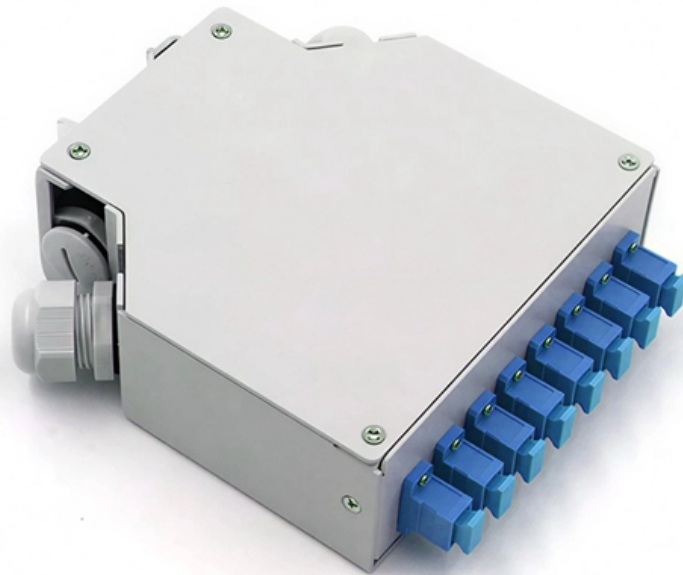

Single-mode fiber optic sheath

Single-mode fiber optic sheath

8 Core Indoor Fiber Optic Cable SM LSZH Price

8 Core GJFJV Indoor Fiber Optic Cable SM Single-mode Multi-Core Tight Buffered LSZH Distribution Indoor optical Fiber Cable is made of multi-strand aramid yarn,

[Read More](#)

288ZH4-S4F42A20 , MiniXtend® HD Cable with Binderless

With a low-friction PE sheath, MiniXtend HD cables are optimized for blowing into microducts. Both the buffer tubes and the fibers contained within are color-coded for quick and easy identification.

[Read More](#)

32.8FT SC/UPC to SC/UPC Fiber Optic Patch Cord, Single Mode

Discover our 10M single mode SC/UPC fiber optic patch cord, engineered for indoor FTTH applications. Featuring a robust steel wire structure and LSZH sheath, this cable offers low insertion loss, high