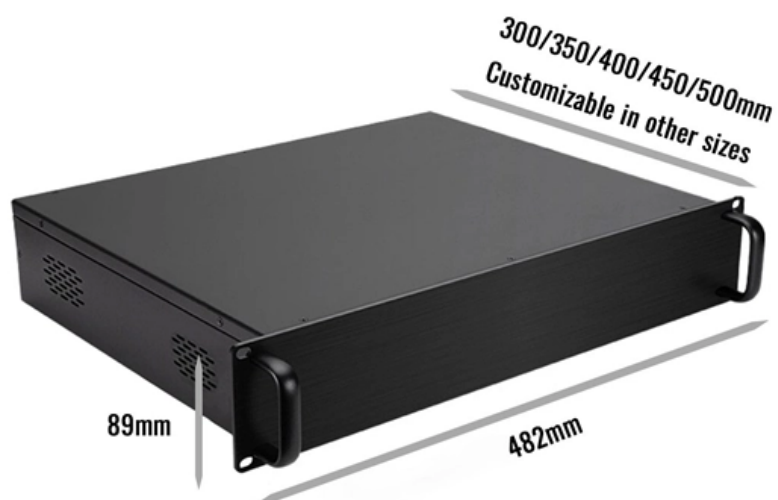

Slovakia purchases 2-core fiber optic splice boxes

Slovakia purchases 2-core fiber optic splice boxes

FO Splice Boxes in Glass-Fiber Reinforced Polyester

GR.TFO.* FO Splice Boxes in Glass-Fiber Reinforced Polyester Key Benefits at a Glance
Safe protection of fiber optic cable splices in hazardous areas Up to 8

[Read More](#)

Fiber optic splice box, 4 cores FTTH box

Splice box, 4 cores FTTH box Fiber optic splicing metal box for 4 adaptors SC simplex, LC duplex or E2000. Wall mounting enabled.

[Read More](#)

2cores Optical Fiber Splice Box 2Port Fiber Covered Wire Cable Box