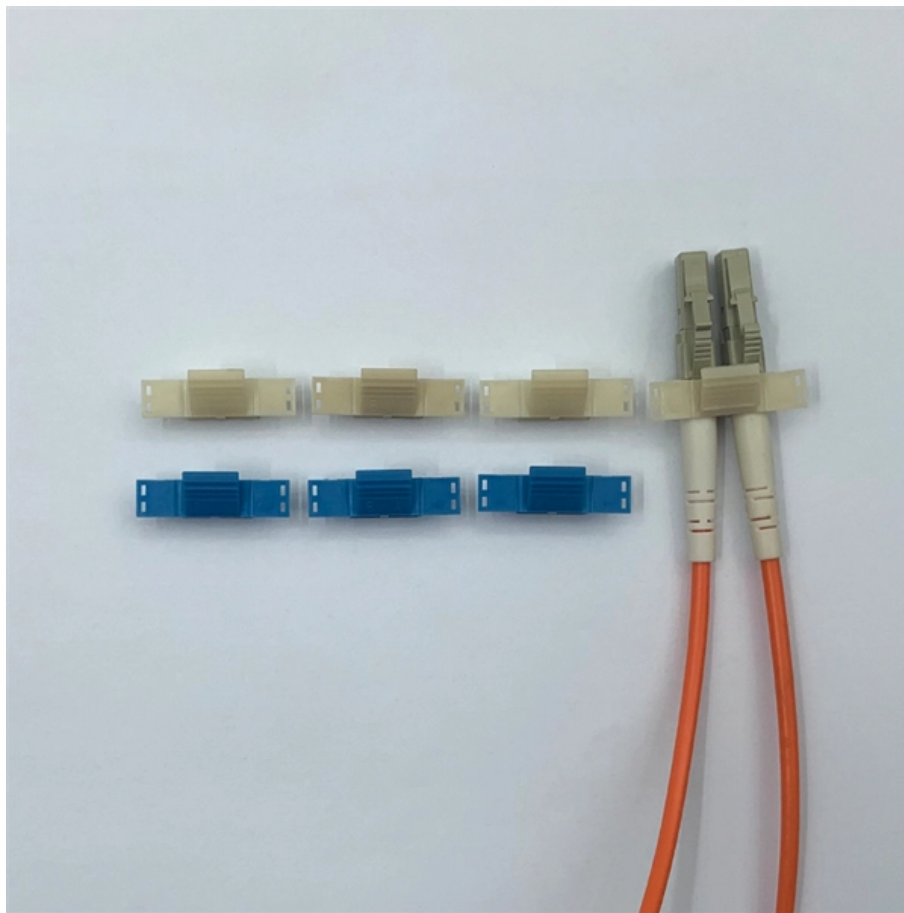

South Asia Inquiry 24-core Optical Cable Junction Box

South Asia Inquiry 24-core Optical Cable Junction Box

24 Cores FTTH Terminal Box Fiber Optic Junction Box

ANF-P2032-24C Distribution box is used as a terminal point for the feeder cable to connect with the drop cable in the FTTH communication system. The fiber fixing, splitting, splicing, and jumper can be done

[Read More](#)

24 Core Straight Through Intermediate Junction Box OPPC Optical

Application Telecommunication Application OPPC Overhead Optical Fiber Cable Product name OPPC Fiber Cable Junction Box Material Metal, Alimuminium alloy, Insulated Color Silver, Red, Black Maximum

[Read More](#)

Industrial Fiber Optic Distribution Boxes , 1-24 Cores

OTRANS is a leading fiber optic distribution box manufacturer. We offer a wide range of 1-24 core FDB boxes and ODF cabinets for indoor/outdoor FTTX deployment.